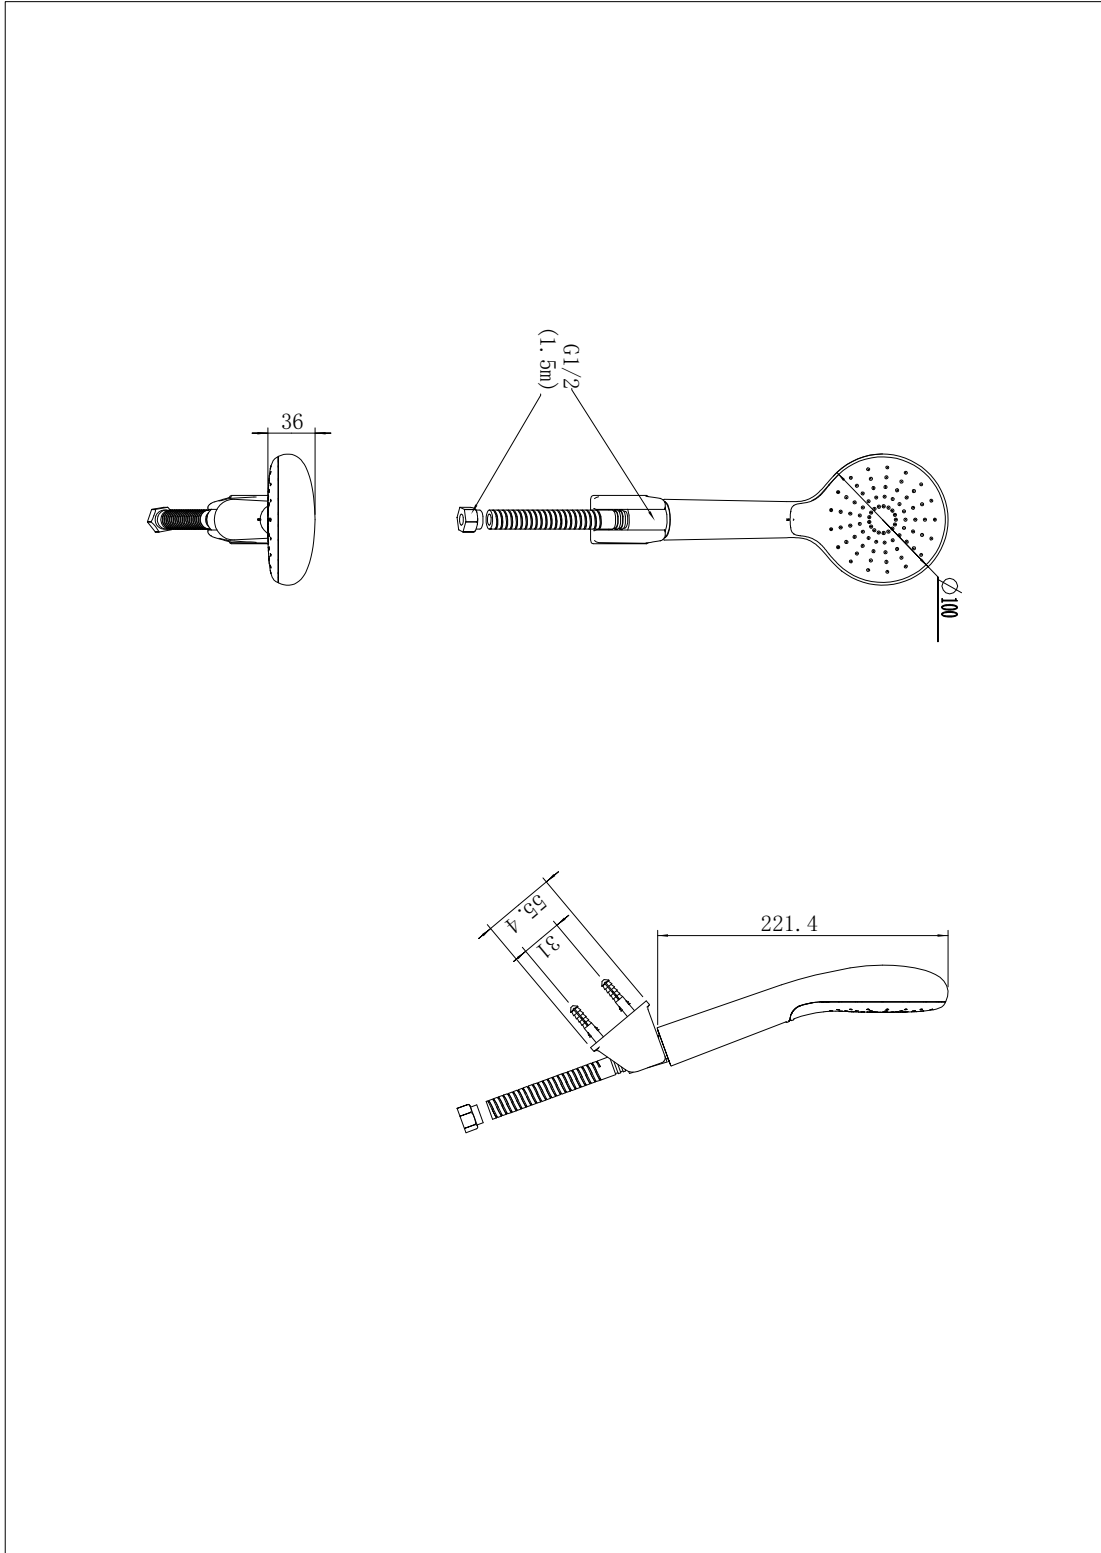

1352700000

WizFlo Hand Shower_TH

STYLE SEGMENT

- Modern

KEY SPECIFICATIONS

- Product Description: WizFlo Hand Shower_TH
- Hand Shower Face Diameter: 100
- Finish: Chrome
- Material: Plastic
- Flow Rate: 6.9
- Additional Components Included: N/A
- Hose Included: Yes

1352700000

WizFlo Hand Shower_TH

Product	Description	WizFlo Hand Shower_TH
	Weight (kg)	0.48
	Dimensions (mm)	239 x 110 x 85
	Finish	Chrome
	Material	Plastic
	Flow Rate	6.9
Hand Shower	Face Diameter (mm)	100
Components	Additional Components Included	N/A
	Hose Included	Yes
	Includes Trim Kit	No
	Include Shower Accessories	No