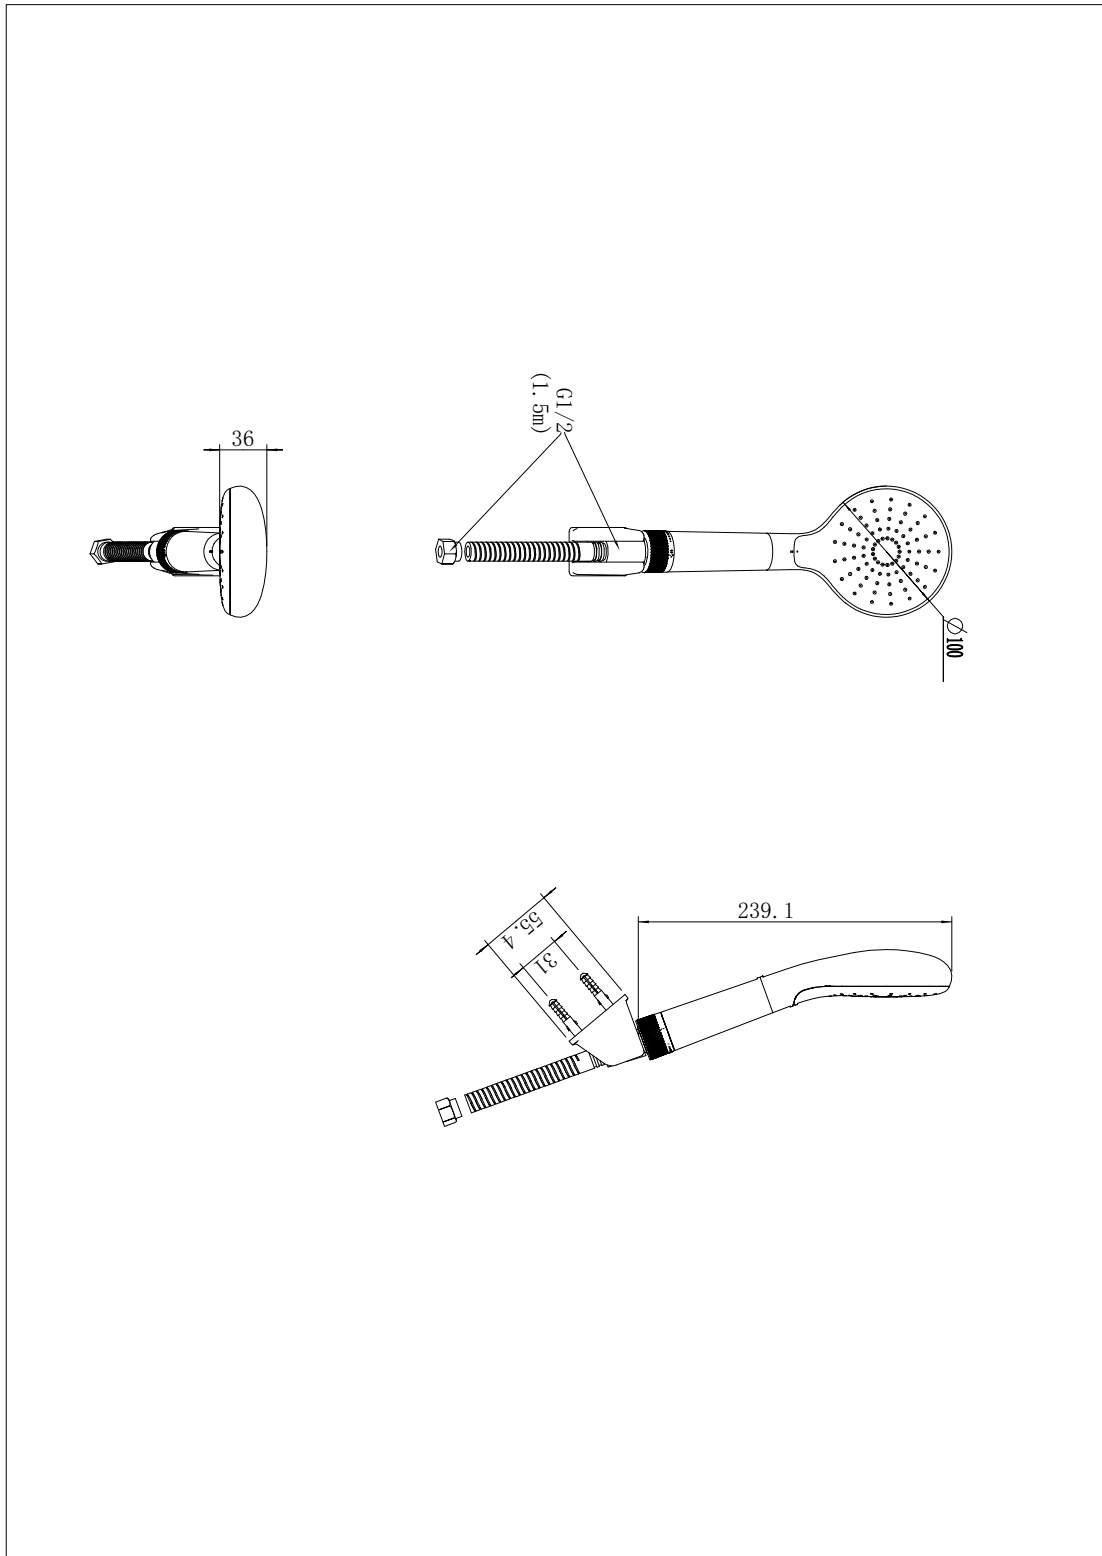

1352730000

WizFlo Duo Flex Hand Shower_TH