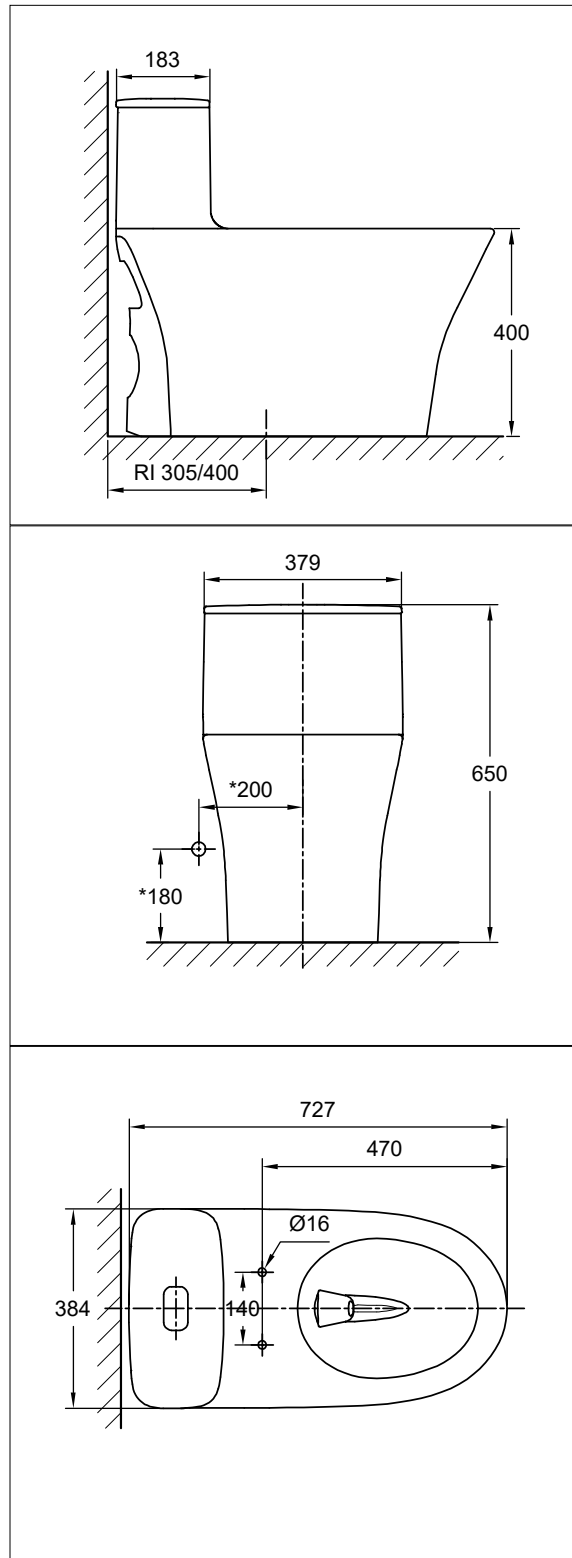

Signature Signature One-Piece Toilet Side Lever 4.8L (Thailand version)

Toilet

STYLE SEGMENT

- Modern

KEY SPECIFICATIONS

- Product Dimensions: 727*384*650 mm
- Installation Type: Floor Standing
- Flushing System: SiphonMax
- Flushing Platform: Siphon Jet
- Flushing Type: Side Lever
- Flushing Volume: 4.8 litre per flush
- Trapway: S Trap
- Rough In: 305 mm
- Trapway Design: Fully Skirted
- Bowl Shape: Elongated
- Water Pressure, Dynamic (MPa): 0.14 Megapascal
- Water Pressure, Static (MPa): 0.55 Megapascal
- Material: Vitreous China
- Color Availability: White Heat II

SHIPPING WEIGHT

- Net Weight: 46 kg
- Gross Weight: 60 kg

KEY TECHNOLOGIES AND FEATURES

HYGIENE

- Aqua Ceramic
- ComfortClean
- Power Rim

COMFORT

- Comfort Curve Seat
- Right Height

CONVENIENCE

OTHERS

- NIL

STANDARDS AND CERTIFICATIONS

- TIS 792-2011

Signature

Signature One-Piece Toilet Side
lever 4.8L (Thailand version)

Toilet

Signature

Signature One-Piece Toilet Side
Lever 4.8L (Thailand version)

Toilet

Item	Description	N/A
Dimensions	Product (mm)	727*384*650 mm
Material & Color	Material	Vitreous China
	Color	White Heat II
Bowl	Shape	Elongated
Trapway	Type	S Trap
	Rough-in (mm)	305 mm
	Design	Fully Skirted
Flushing	System	SiphonMax
	Type	Side Lever
	Platform	Siphon Jet
	Volume	4.8 litre per flush
Water Pressure	Dynamic (MPa)	0.14 Megapascal
	Static (MPa)	0.55 Megapascal
Installation	Type	Floor Standing
Components	Toilet Seat Included	Yes
Shipping	Net Weight (kg)	46 kg
	Gross Weight (kg)	60 kg
	Product Weight (kg)	46 kg
	Dimensions (mm)	750*465*700 mm