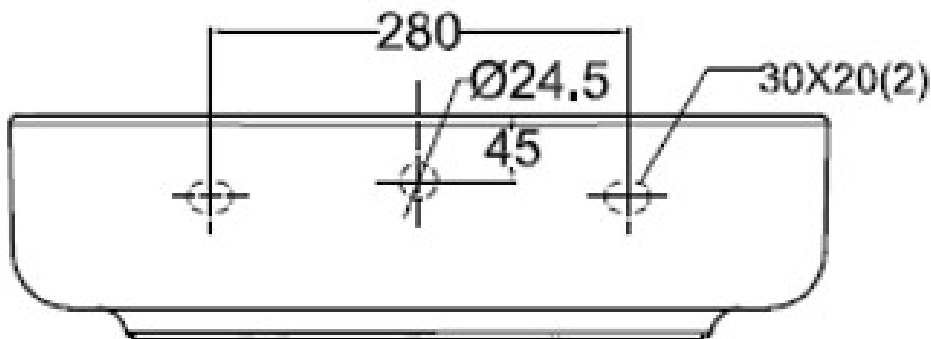

CL0553I-6DACTLW

Concept

Concept D-Shape wall hung 55Cm basin WT

STYLE SEGMENT

- Modern

KEY SPECIFICATIONS

- Installation Type: Wall Hung
- Product Dimensions: 460 x 550 x 182
- Material: Vitreous China
- Color: White
- Overflow Hole: With
- Faucet Ledge: Yes
- Included Components: Overflow ring, wall fixing set, installation manual

OTHERS

- NIL

STANDARDS AND CERTIFICATIONS

- TIS-792:2554(2011)

CL0553I-6DACTLW

Concept

Concept D-Shape wall hung 55Cm basin WT

+

CL0553I-6DACTLW

Concept

Concept D-Shape wall hung 55Cm basin WT

Item	Description	Concept D-Shape lavatory 55 cm
Installations	Type	Wall Hung
Dimensions	Product (mm)	460 x 550 x 182
Material & Color	Material	Vitreous China
	Color	White
Features	Overflow Hole	With
	Faucet Ledge	Yes
Components	Included	Overflow ring, wall fixing set, installation manual
Shipping	Net Weight (kg)	16.1
	Gross Weight (kg)	18.12
	Product Weight (kg)	14.1
	Dimensions (mm)	550 x 230 x 480