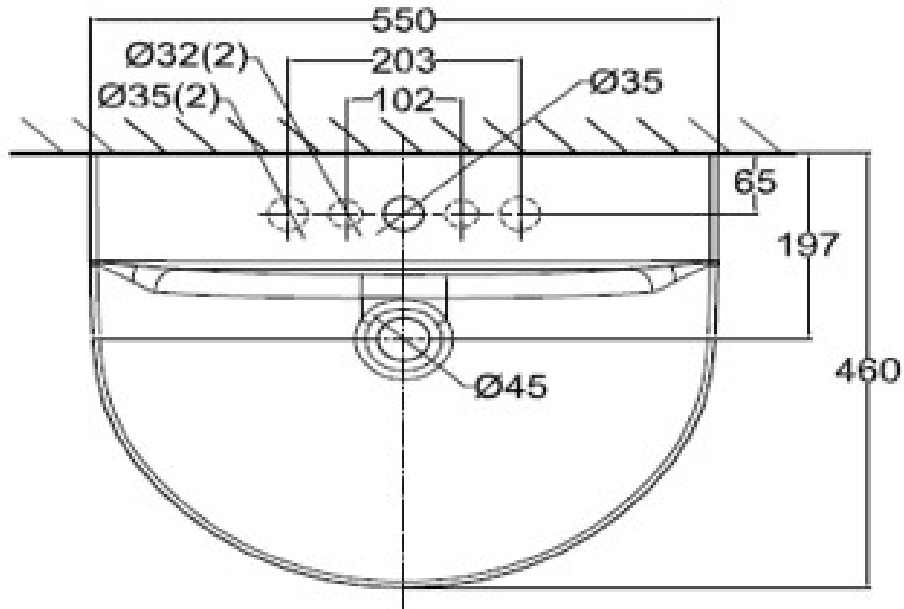

CL0553I-6DACTLW

Concept

Concept D-Shape wall hung 55Cm basin WT

STYLE SEGMENT

- Modern

KEY SPECIFICATIONS

- Installation Type: Wall Hung
- Product Dimensions: 460 x 550 x 182
- Material: Vitreous China
- Color: White
- Overflow Hole: With
- Faucet Ledge: Yes
- Included Components: Overflow ring, wall fixing set, installation manual

OTHERS

- NIL

STANDARDS AND CERTIFICATIONS

- TIS-792:2554(2011)

CL0553I-6DACTLW

Concept

Concept D-Shape wall hung 55Cm basin WT

+

CL0553I-6DACTLW

Concept

Concept D-Shape wall hung 55Cm basin WT

Item	Description	Concept D-Shape lavatory 55 cm
Installations	Type	Wall Hung
Dimensions	Product (mm)	460 x 550 x 182
Material & Color	Material	Vitreous China
	Color	White
Features	Overflow Hole	With
	Faucet Ledge	Yes
Components	Included	Overflow ring, wall fixing set, installation manual
Shipping	Net Weight (kg)	16.1
	Gross Weight (kg)	18.12
	Product Weight (kg)	14.1
	Dimensions (mm)	550 x 230 x 480