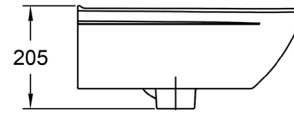

CLO953I-6DACTLW

Neo Modern

Neo Modern W/H Basin 55cm WT