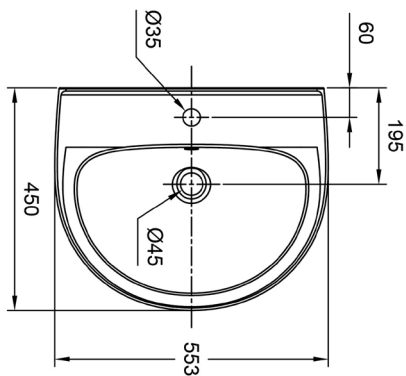

CLO953I-6DACTLW

Neo Modern

Neo Modern W/H Basin 55cm WT

STYLE SEGMENT

- Modern

KEY SPECIFICATIONS

- Installation Type: Wall Hung
- Product Dimensions: 450 x 553 x 205
- Material: Vitreous China
- Color: White
- Overflow Hole: With
- Faucet Ledge: Yes
- Included Components: Overflow ring, wall fixing set, installation manual

OTHERS

- NIL

STANDARDS AND CERTIFICATIONS

- TIS-792:2554(2011)

CLO953I-6DACTLW

Neo Modern

Neo Modern W/H Basin 55cm WT

CL0953I-6DACTLW

Neo Modern

Neo Modern W/H Basin 55cm WT

Item	Description	Neo Modern WH Lavatory
Installations	Type	Wall Hung
Dimensions	Product (mm)	450 x 553 x 205
Material & Color	Material	Vitreous China
	Color	White
Features	Overflow Hole	With
	Faucet Ledge	Yes
Components	Included	Overflow ring, wall fixing set, installation manual
Shipping	Net Weight (kg)	15.85
	Gross Weight (kg)	16.54
	Product Weight (kg)	14.17
	Dimensions (mm)	550 x 230 x 490