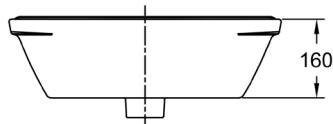

CLO953I-6DACTLW

Neo Modern

Neo Modern W/H Basin 55cm WT