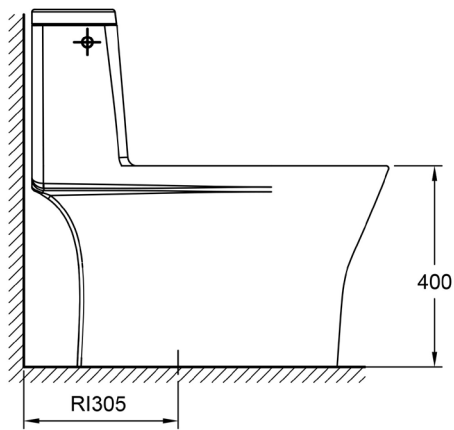

CL25305-6DACTTL

Flexio

Flexio One Piece 4.8L TL WT