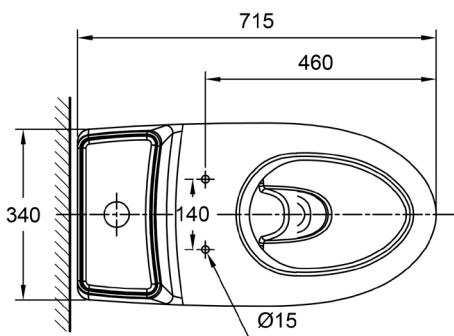

CL25305-6DACTTL

Flexio

Flexio One Piece 4.8L TL WT

STYLE SEGMENT

- Modern

KEY SPECIFICATIONS

- Product Dimensions: 365 x 715 x 710
- Installation Type: Floor Mounted
- Flushing System: Washdown
- Flushing Platform: Auto Sensor & Remote Control
- Flushing Type: Single flush
- Flushing Volume: 4.8
- Trapway: S Trap
- Rough In: 305
- Trapway Design: Concealed
- Bowl Shape: Elongated
- Water Pressure, Dynamic (MPa): 0
- Water Pressure, Static (MPa): 0.137
- Material: Vitreous China
- Color Availability: White

STANDARDS AND CERTIFICATIONS

- TIS 792-2011

CL25305-6DACTTL

Flexio

Flexio One Piece 4.8L TL WT

CL25305-6DACTTL

Flexio

Flexio One Piece 4.8L TL WT

Item	Description	Flexio One Piece 4.8L TL WT
Dimensions	Product (mm)	365 x 715 x 710
Material & Color	Material	Vitreous China
	Color	White
Bowl	Shape	Elongated
Trapway	Type	S Trap
	Rough-in (mm)	305
	Design	Concealed
Flushing	System	Washdown
	Type	Single flush
	Platform	Auto Sensor & Remote Control
	Volume	4.8
Water Pressure	Dynamic (MPa)	0
	Static (MPa)	0.137
Installation	Type	Floor Mounted

CL25305-6DACTTL

Flexio

Flexio One Piece 4.8L TL WT

Components	Toilet Seat Included	Yes
Shipping	Net Weight (kg)	48
	Gross Weight (kg)	53.2
	Product Weight (kg)	45.74
	Dimensions (mm)	750 x 420 x 705