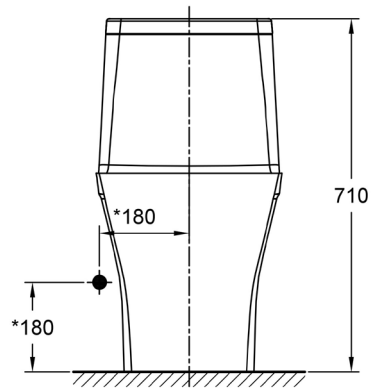

CL25305-6DACTTL

Flexio

Flexio One Piece 4.8L TL WT