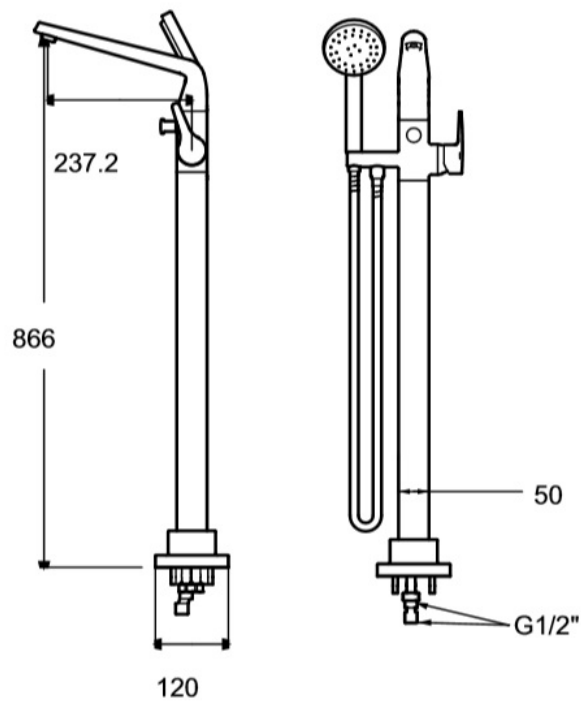

FFAS0516-6T1500BT0

La Vita

La Vita Bath Filler

STYLE SEGMENT

- Modern

KEY SPECIFICATIONS

- Product Description: Bath&Shower Faucet
- Bathroom Faucet Type: Concealed Bath & Shower
- Colour: Chrome
- Hand Shower Included: Yes
- Flow Rate: 9.1 for spoutC, 4.7 for shower

FFAS0516-6T1500BTO

La Vita

La Vita Bath Filler

Product	Description	Bath&Shower Faucet
	Weight (kg)	7.5
	Dimensions (mm)	710 x 290 x 200
	Finish	Chrome
	Flow Rate	9.1 for spoutC, 4.7 for shower
	Mounting Location	Floor Mount
Material & Color	Material	Brass
	Color	Chrome
Bathroom Faucet	Type	Concealed Bath & Shower
Faucet	Type	Mixer
Connection	Size (mm)	G1/2
	Size (inches)	G1/2
Handle	Material	Zinc Die Cast
	Type	Lever
	No. of Handles	1

FFAS0516-6T1500BT0

La Vita

La Vita Bath Filler

Components	Hand Shower Included	Yes
	Included	Spout & Shower
	Excluded	Drain
Installation	Number of Holes Required	2
Valve	Type	Ceramic