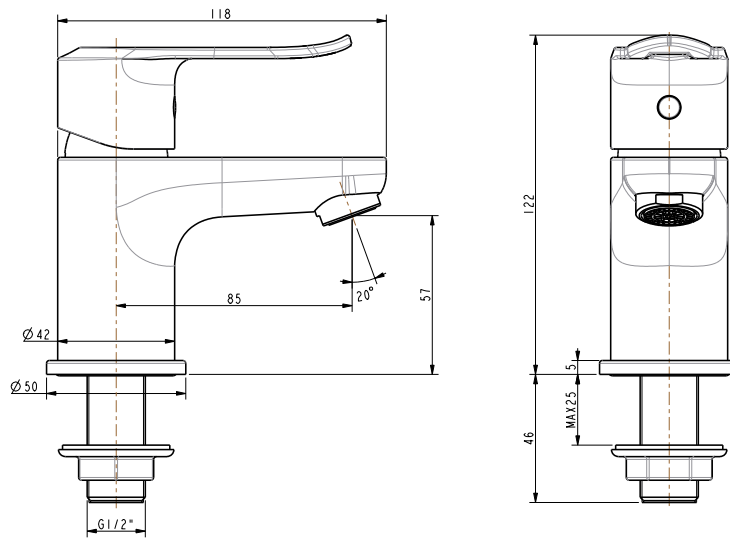

FFAS0706-1T1500BT0

Neo Modern

Neo Modern Single Hole Mono Faucet

Product	Description	Neo Modern Single Hole Basin Mono
	Weight (kg)	1.2
	Finish	Chrome
	Flow Rate	3.5
	Mounting Location	Deck Mount
Material & Color	Material	Brass
	Color	Chrome
Faucet	Type	Mono
	No. of Holes Required	1
Connection	Size (mm)	DN15
	Size (inches)	G1/2
Handle	Material	Zinc Die Cast
	Type	Lever
	No. of Handles	1
Components	Drain Included	No
	Included	N/A
	Excluded	Pop-up Waste
Spout	Hose Thread in Spout	Yes
	Dimensions (mm)	Spout Reach: 85 , Spout Height: 57
	Type	Ceramic
Valve	Type	Integrated