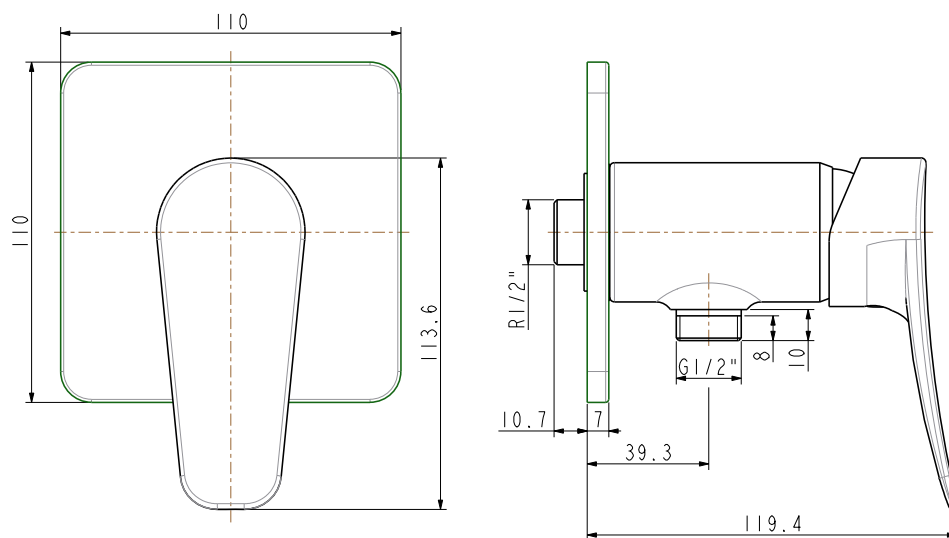

FFAS0926-7T2500BT0

Milano

Milano Exposed Shower Mono W/o Shower Kit

STYLE SEGMENT

- Contemporary

KEY SPECIFICATIONS

- Product Description: Milano Exposed Shower Mono W/o Shower Kis
- Colour: Chrome
- Faucet Type: Mono
- No. of Faucet Holes Required: Contact us for more information
- Flow Rate: Without Shower: 13.5
- Is Drain Included: Contact us for more information
- Connection Size (inches): R1/2

FFAS0926-7T2500BT0

Milano

Milano Exposed Shower Mono W/o Shower Kit

Product	Description	Milano Exposed Shower Mono W/o Shower Kits
	Weight (kg)	1.25
	Dimensions (mm)	110 x 110 x 119
	Finish	Chrome
	Flow Rate	Without Shower: 13.5
	Mounting Location	Wall Mount
Material & Color	Material	Brass
	Color	Chrome
Bathroom Faucet	Type	Shower
Faucet	Type	Mono
Connection	Size (mm)	DN15
	Size (inches)	R1/2
Handle	Material	Zinc Die Cast
	Type	Lever
	No. of Handles	1