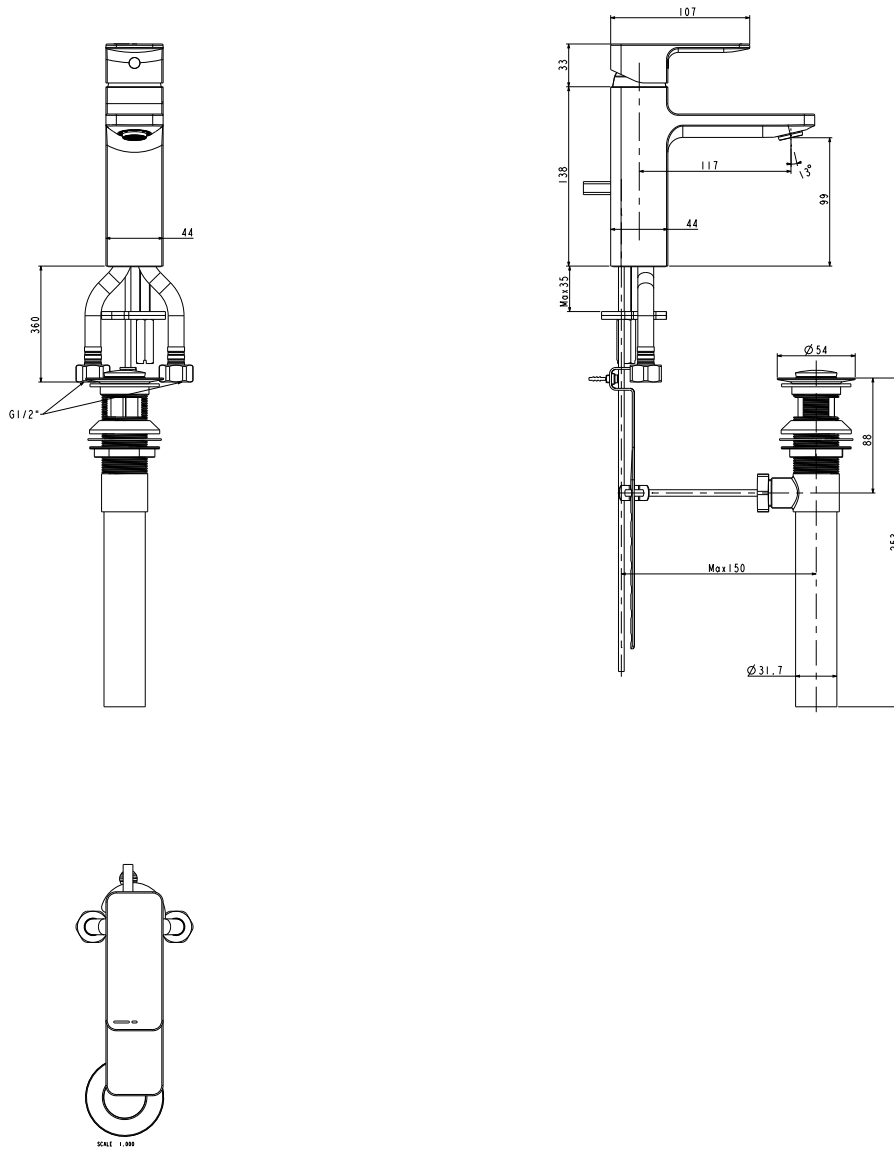

FFAS1301-101440BTO

Acacia Evolution

Acacia E SH SL basin mixer_Matt Black

STYLE SEGMENT

- Modern

KEY SPECIFICATIONS

- Product Description: Single-Hole Basin Mixer Faucet
- Colour: Black
- Faucet Type: Mixer
- No. of Faucet Holes Required: 1
- Flow Rate: 5.2
- Is Drain Included: Yes
- Connection Size (inches): G1/2

FFAS1301-101440BTO

Acacia Evolution

Acacia E SH SL basin mixer_Matt Black

Product	Description	Single-Hole Basin Mixer Faucet
	Weight (kg)	3.4
	Finish	Powder Coating
	Flow Rate	5.2
	Mounting Location	Deck Mount
Material & Color	Material	Brass
	Color	Black
Faucet	Type	Mixer
	No. of Holes Required	1
Connection	Size (mm)	21
	Size (inches)	G1/2
Handle	Material	Zinc Die Cast
	Type	Lever
	No. of Handles	1
Components	Drain Included	Yes
	Included	Pop-up waste
	Excluded	N/A
Spout	Hose Thread in Spout	Yes
	Dimensions (mm)	Spout Reach 117 Spout Height 99
	Type	Ceramic
Valve	Type	Standard