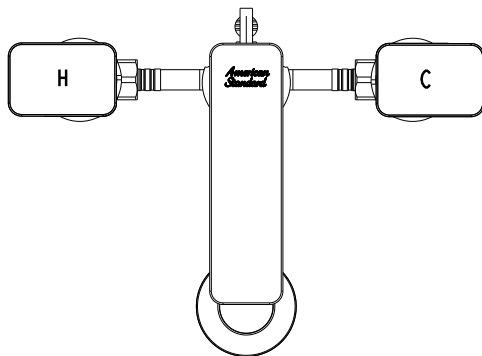

FFAS1303-101DA0BTO

Acacia_test

Acacia E 8 inch basin mixer_PWS

STYLE SEGMENT

- Modern

KEY SPECIFICATIONS

- Product Description: 3-Hole Basin Mixer Faucet
- Colour: Warm Sunset
- Faucet Type: Mixer
- No. of Faucet Holes Required: 3
- Flow Rate: 5.8
- Is Drain Included: Yes
- Connection Size (inches): G1/2

Acacia_test

Acacia E 8 inch basin mixer_PWS

FFAS1303-101DA0BTO

Acacia_test

Acacia E 8 inch basin mixer_PWS

Product	Description	3-Hole Basin Mixer Faucet
	Weight (kg)	3.8
	Finish	PVD
	Flow Rate	5.8
	Mounting Location	Deck Mount
Material & Color	Material	Brass
	Color	Warm Sunset
Faucet	Type	Mixer
	No. of Holes Required	3
Connection	Size (mm)	21
	Size (inches)	G1/2
Handle	Material	Zinc Die Cast
	Type	Lever
	No. of Handles	2
Components	Drain Included	Yes
	Included	Pop-up waste
	Excluded	N/A
Spout	Hose Thread in Spout	Yes
	Dimensions (mm)	Spout Reach 117 Spout Height 99
	Type	Ceramic
Valve	Type	Standard