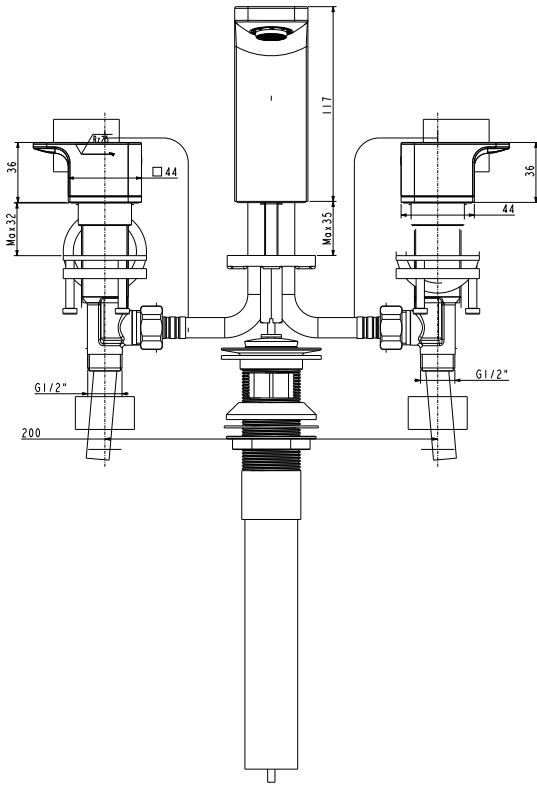

FFAS1303-101DA0BTO

Acacia_test

Acacia E 8 inch basin mixer_PWS

STYLE SEGMENT

- Modern

KEY SPECIFICATIONS

- Product Description: 3-Hole Basin Mixer Faucet
- Colour: Warm Sunset
- Faucet Type: Mixer
- No. of Faucet Holes Required: 3
- Flow Rate: 5.8
- Is Drain Included: Yes
- Connection Size (inches): G1/2

Acacia_test

Acacia E 8 inch basin mixer_PWS

FFAS1303-101DA0BTO

Acacia_test

Acacia E 8 inch basin mixer_PWS

Product	Description	3-Hole Basin Mixer Faucet
	Weight (kg)	3.8
	Finish	PVD
	Flow Rate	5.8
	Mounting Location	Deck Mount
Material & Color	Material	Brass
	Color	Warm Sunset
Faucet	Type	Mixer
	No. of Holes Required	3
Connection	Size (mm)	21
	Size (inches)	G1/2
Handle	Material	Zinc Die Cast
	Type	Lever
	No. of Handles	2
Components	Drain Included	Yes
	Included	Pop-up waste
	Excluded	N/A
Spout	Hose Thread in Spout	Yes
	Dimensions (mm)	Spout Reach 117 Spout Height 99
	Type	Ceramic
Valve	Type	Standard