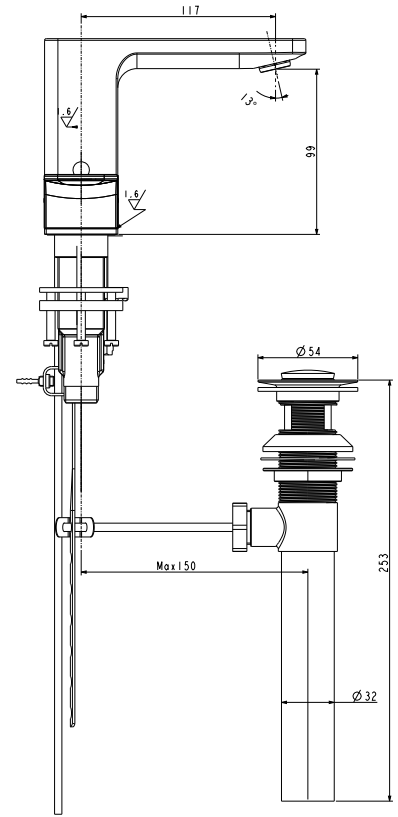

FFAS1303-101DA0BTO

Acacia_test

Acacia E 8 inch basin mixer_PWS

STYLE SEGMENT

- Modern

KEY SPECIFICATIONS

- Product Description: 3-Hole Basin Mixer Faucet
- Colour: Warm Sunset
- Faucet Type: Mixer
- No. of Faucet Holes Required: 3
- Flow Rate: 5.8
- Is Drain Included: Yes
- Connection Size (inches): G1/2

Acacia_test

Acacia E 8 inch basin mixer_PWS

FFAS1303-101DA0BTO

Acacia_test

Acacia E 8 inch basin mixer_PWS

Product	Description	3-Hole Basin Mixer Faucet
	Weight (kg)	3.8
	Finish	PVD
	Flow Rate	5.8
	Mounting Location	Deck Mount
Material & Color	Material	Brass
	Color	Warm Sunset
Faucet	Type	Mixer
	No. of Holes Required	3
Connection	Size (mm)	21
	Size (inches)	G1/2
Handle	Material	Zinc Die Cast
	Type	Lever
	No. of Handles	2
Components	Drain Included	Yes
	Included	Pop-up waste
	Excluded	N/A
Spout	Hose Thread in Spout	Yes
	Dimensions (mm)	Spout Reach 117 Spout Height 99
	Type	Ceramic
Valve	Type	Standard