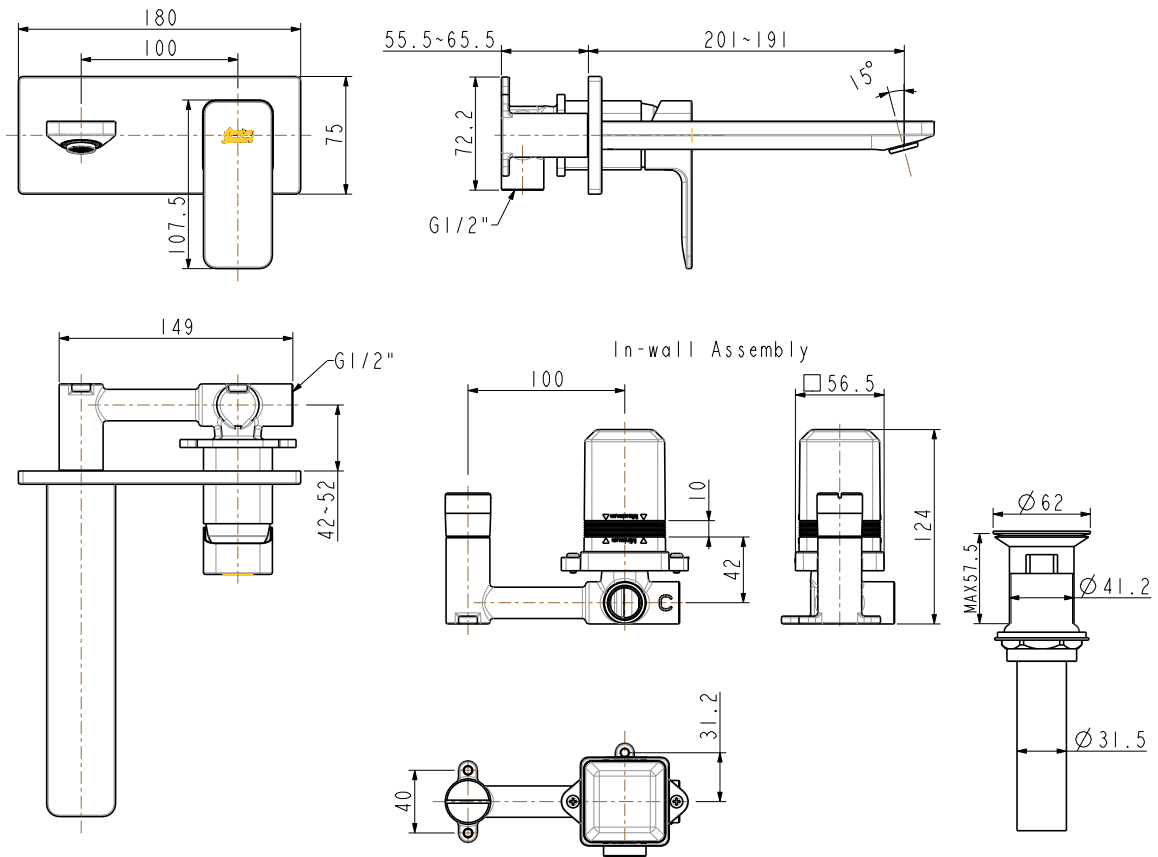

FFAS1304-101440BT0

Acacia Evolution

Acacia E In-Wall Vessel Mixer_Matt Black