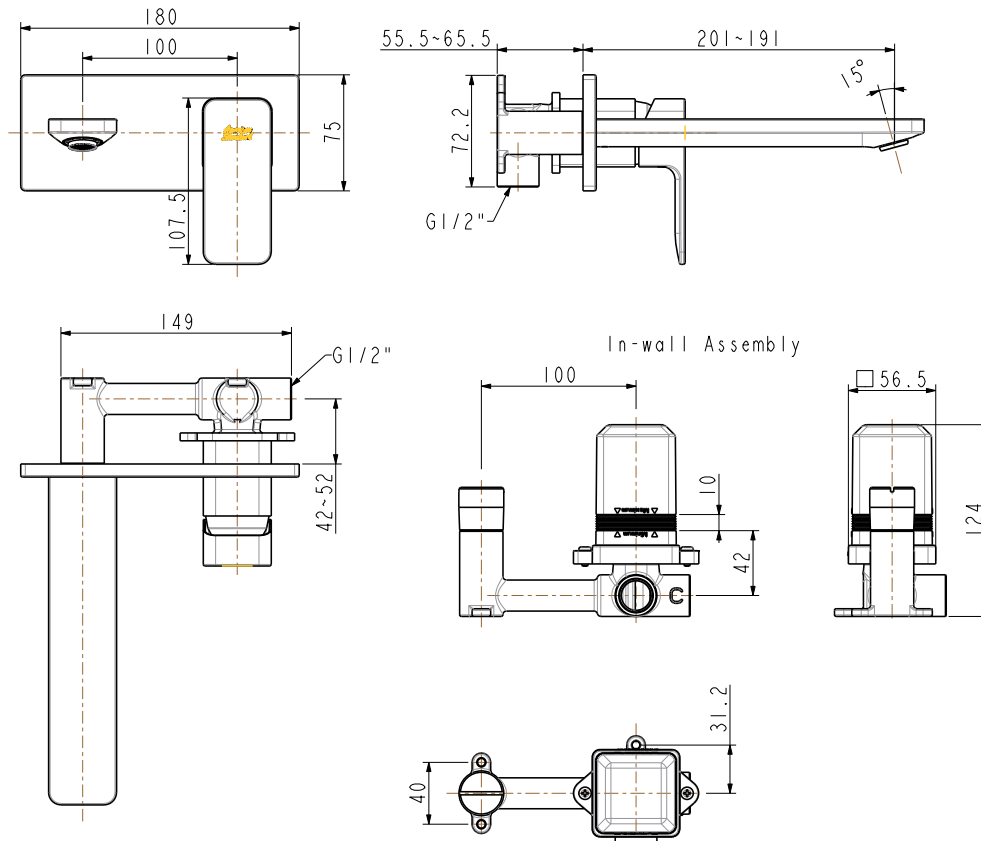

FFAS1304-1T2500BTO

Acacia Evolution

Acacia E In-wall Basin Faucet

STYLE SEGMENT

- Modern

KEY SPECIFICATIONS

- Product Description: In-Wall Basin Mixer
- Colour: Chrome
- Faucet Type: Mixer
- No. of Faucet Holes Required: 1
- Flow Rate: 4.62
- Is Drain Included: No
- Connection Size (inches): G1/2

FFAS1304-1T2500BTO

Acacia Evolution

Acacia E In-wall Basin Faucet

| | | |
|-----------------------------|-----------------------|------------------------|
| Product | Description | In-Wall Basin Mixer |
| | Weight (kg) | 2.82 |
| | Finish | Chrome |
| | Flow Rate | 4.62 |
| | Mounting Location | Wall Mount |
| Material & Color | Material | Brass |
| | Color | Chrome |
| Faucet | Type | Mixer |
| | No. of Holes Required | 1 |
| Connection | Size (mm) | DN15 |
| | Size (inches) | G1/2 |
| Handle | Material | Zinc Die Cast |
| | Type | Lever |
| | No. of Handles | 1 |
| Components | Drain Included | No |
| | Included | N/A |
| | Excluded | N/A |
| Spout | Hose Thread in Spout | Yes |
| | Dimensions (mm) | Spout Reach: 191 - 201 |
| | Type | Ceramic |
| Valve | Type | Integrated |