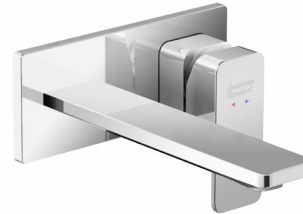

FFAS1304-1T2500BTO

Acacia Evolution

Acacia E In-wall Basin Faucet

STYLE SEGMENT

- Modern

KEY SPECIFICATIONS

- Product Description: In-Wall Basin Mixer
- Colour: Chrome
- Faucet Type: Mixer
- No. of Faucet Holes Required: 1
- Flow Rate: 4.62
- Is Drain Included: No
- Connection Size (inches): G1/2

FFAS1304-1T2500BTO

Acacia Evolution

Acacia E In-wall Basin Faucet

| | | |
|-----------------------------|-----------------------|------------------------|
| Product | Description | In-Wall Basin Mixer |
| | Weight (kg) | 2.82 |
| | Finish | Chrome |
| | Flow Rate | 4.62 |
| | Mounting Location | Wall Mount |
| Material & Color | Material | Brass |
| | Color | Chrome |
| Faucet | Type | Mixer |
| | No. of Holes Required | 1 |
| Connection | Size (mm) | DN15 |
| | Size (inches) | G1/2 |
| Handle | Material | Zinc Die Cast |
| | Type | Lever |
| | No. of Handles | 1 |
| Components | Drain Included | No |
| | Included | N/A |
| | Excluded | N/A |
| Spout | Hose Thread in Spout | Yes |
| | Dimensions (mm) | Spout Reach: 191 - 201 |
| | Type | Ceramic |
| Valve | Type | Integrated |