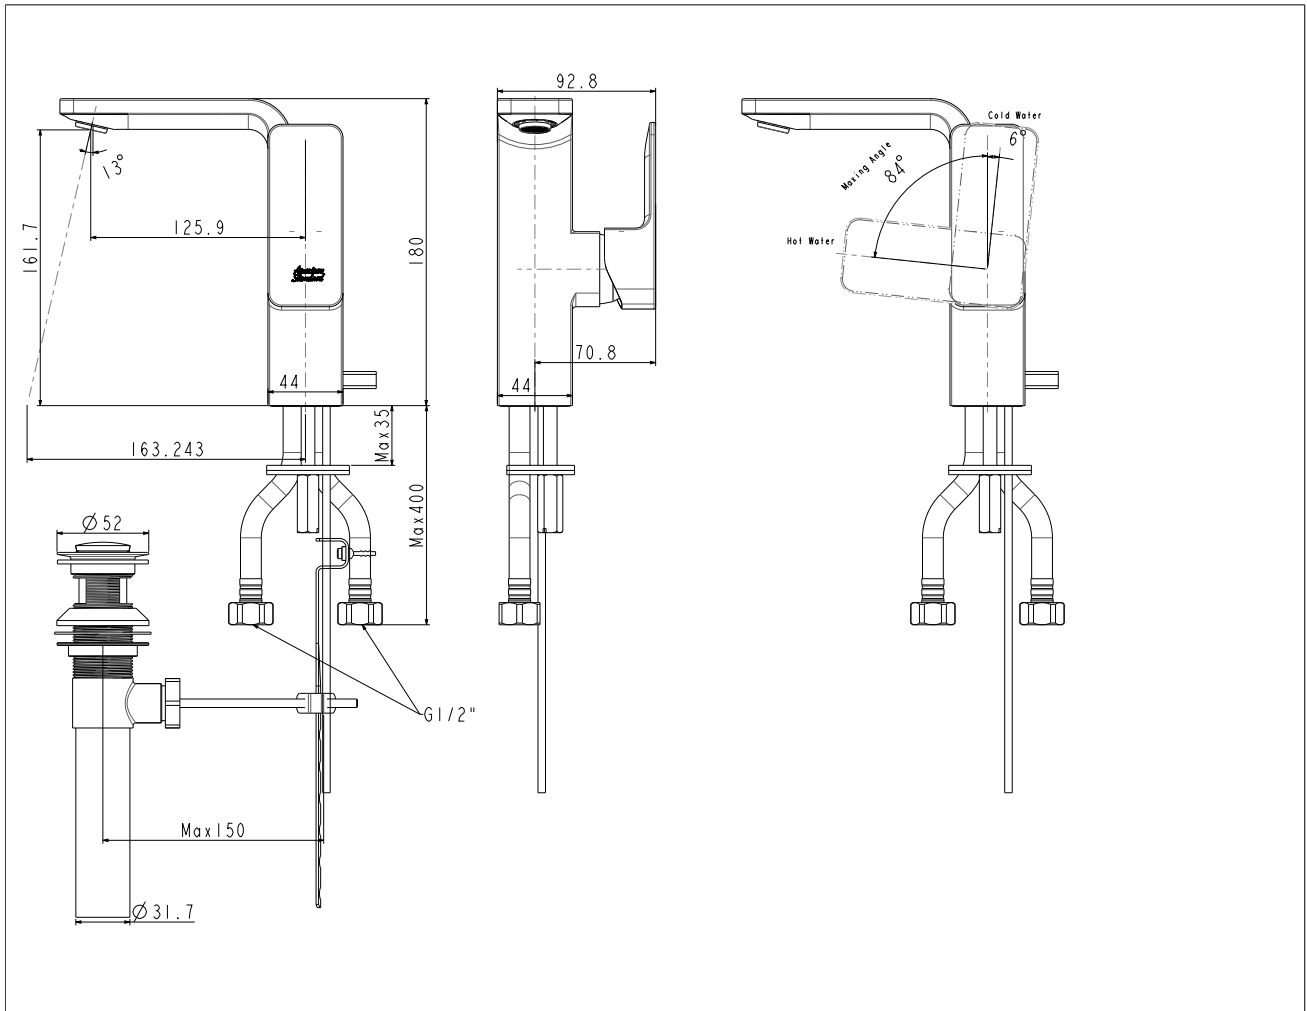

FFAS1305-101GLOBT0

Acacia Evolution

Acacia E Single Hole Side Lava Faucet

STYLE SEGMENT

- Modern

KEY SPECIFICATIONS

- Product Description: In-Wall Basin Mixer
- Colour: Cool Sunrise
- Faucet Type: Mixer
- No. of Faucet Holes Required: 1
- Flow Rate: 4.62
- Is Drain Included: Yes
- Connection Size (inches): G1/2

- NIL

STANDARDS AND CERTIFICATIONS

- GB 18145-2014

FFAS1305-101GLOBT0

Acacia Evolution

Acacia E Single Hole Side Lava Faucet

FFAS1305-101GLOBT0

Acacia Evolution

Acacia E Single Hole Side Lava Faucet

Product	Description	In-Wall Basin Mixer
	Weight (kg)	4.62
	Finish	PVD
	Flow Rate	4.62
	Mounting Location	Deck Mount
Material & Color	Material	Brass
	Color	Cool Sunrise
Faucet	Type	Mixer
	No. of Holes Required	1
Connection	Size (mm)	21
	Size (inches)	G1/2
Handle	Material	Zinc Die Cast
	Type	Lever
	No. of Handles	1
Components	Drain Included	Yes
	Included	Pop-up waste
	Excluded	N/A
Spout	Hose Thread in Spout	Yes
	Dimensions (mm)	Spout Reach 191-201
	Type	Ceramic
Valve	Type	Standard