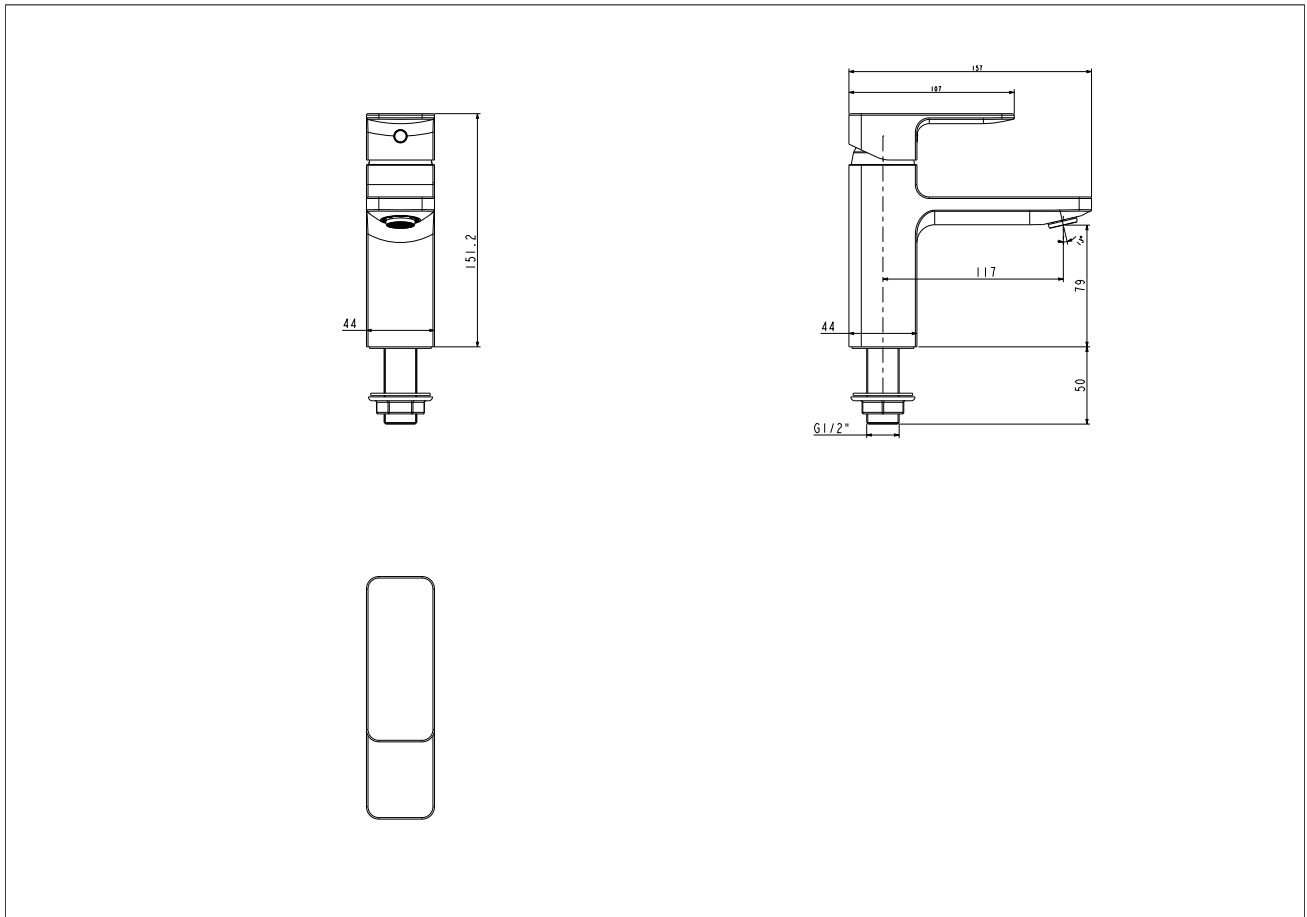

FFAS1306-1T1440BT0

Acacia Evolution

Acacia E Basin mono_Matt Black