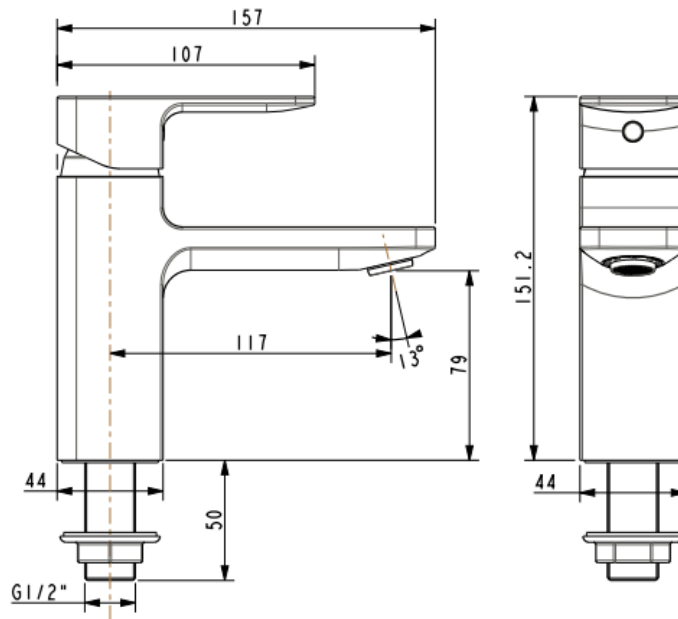

FFAS1306-1T1500BT0

Acacia Evolution

Acacia E Basin Mono Faucet