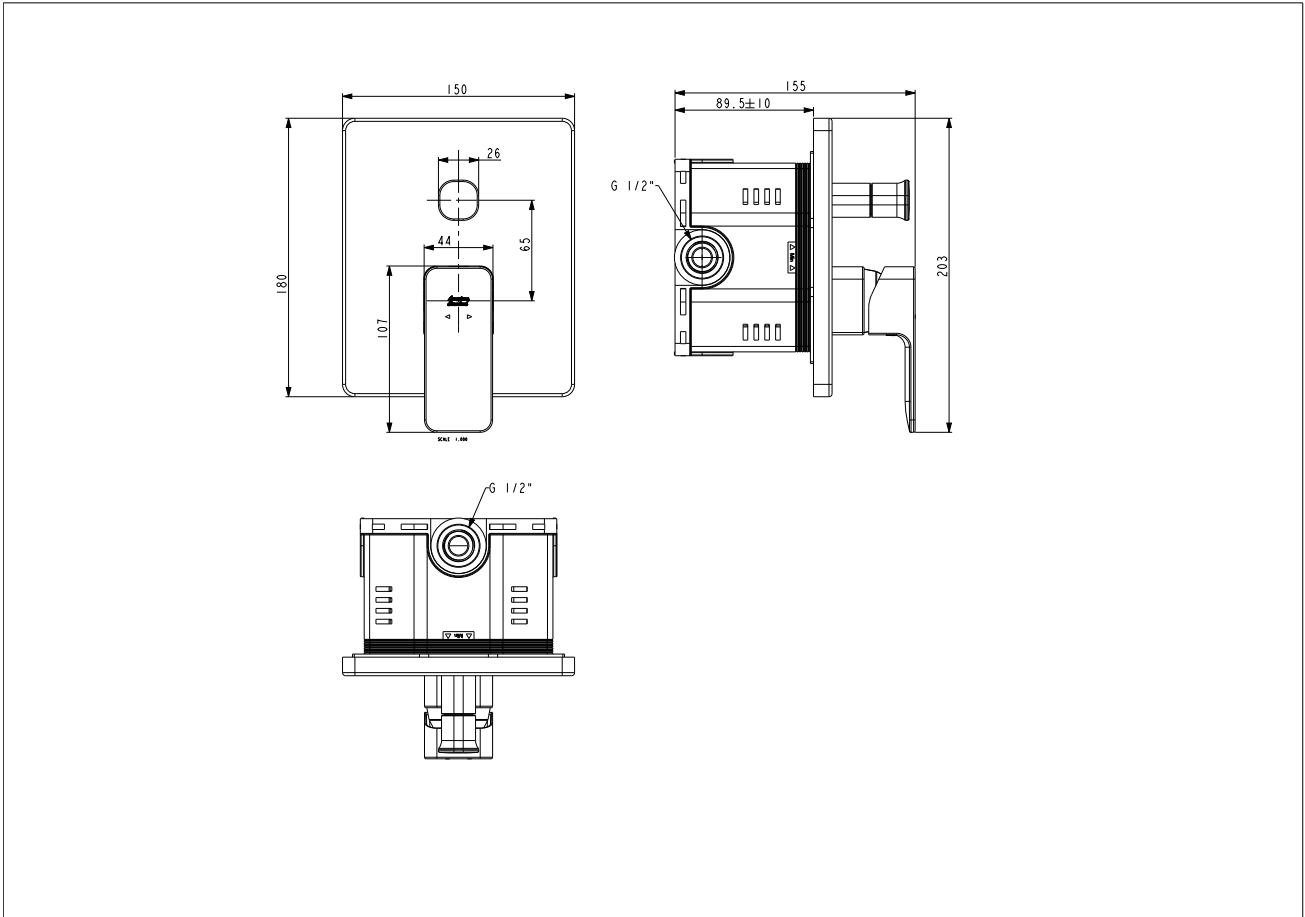

FFAS1321-6T9440BTO

Acacia_test

Acacia E Concealed B&S Mixer W/U-Box