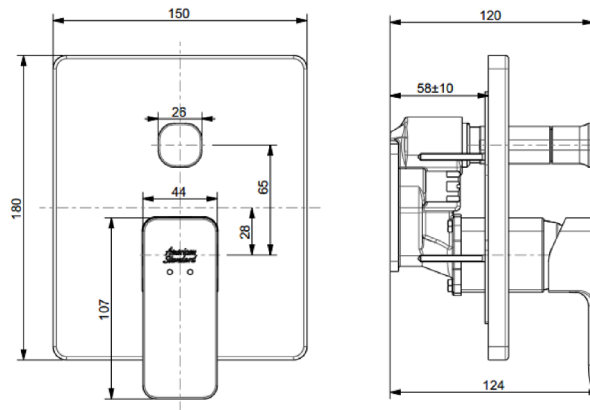

The installation of solid wall

The installation of hollow wall

FFAS1321-6T9500BT0

Acacia Evolution

Acacia E Concealed B&S Mixer faucet

Product	Description	Acacia Evolution Concealed Bath & Shower Mixer with U-box
	Weight (kg)	2.03
	Finish	Chrome
	Flow Rate	Without Spout: 13.32, Without Shower: 13.92
	Mounting Location	Wall Mount
Material & Color	Material	Brass
	Color	Chrome
Faucet	Type	Mixer
	No. of Holes Required	Contact us for more information
Connection	Size (mm)	DN15
	Size (inches)	G1/2
Handle	Material	Zinc Die Cast
	Type	Lever
	No. of Handles	1
Components	Drain Included	Contact us for more information
	Included	N/A
	Excluded	N/A
Spout	Hose Thread in Spout	Contact us for more information
	Dimensions (mm)	Contact us for more information
	Type	Ceramic
Valve	Type	Contact us for more information