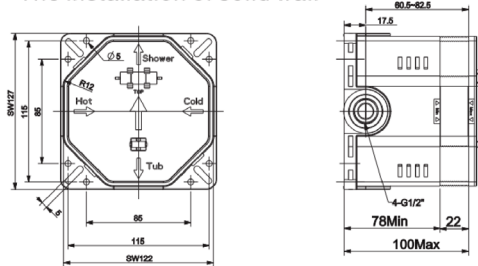

FFAS1321-6T9500BT0

Acacia Evolution

Acacia E Concealed B&S Mixer faucet

STYLE SEGMENT

- Modern

KEY SPECIFICATIONS

- Product Description: Acacia Evolution Concealed Bath & Shower Mixer with U-box
- Colour: Chrome
- Faucet Type: Mixer
- No. of Faucet Holes Required: Contact us for more information
- Flow Rate: Without Spout: 13.32, Without Shower: 13.92
- Is Drain Included: Contact us for more information
- Connection Size (inches): G1/2

The installation of solid wall

The installation of hollow wall

FFAS1321-6T9500BT0

Acacia Evolution

Acacia E Concealed B&S Mixer faucet

Product	Description	Acacia Evolution Concealed Bath & Shower Mixer with U-box
	Weight (kg)	2.03
	Finish	Chrome
	Flow Rate	Without Spout: 13.32, Without Shower: 13.92
	Mounting Location	Wall Mount
Material & Color	Material	Brass
	Color	Chrome
Faucet	Type	Mixer
	No. of Holes Required	Contact us for more information
Connection	Size (mm)	DN15
	Size (inches)	G1/2
Handle	Material	Zinc Die Cast
	Type	Lever
	No. of Handles	1
Components	Drain Included	Contact us for more information
	Included	N/A
	Excluded	N/A
Spout	Hose Thread in Spout	Contact us for more information
	Dimensions (mm)	Contact us for more information
	Type	Ceramic
Valve	Type	Contact us for more information