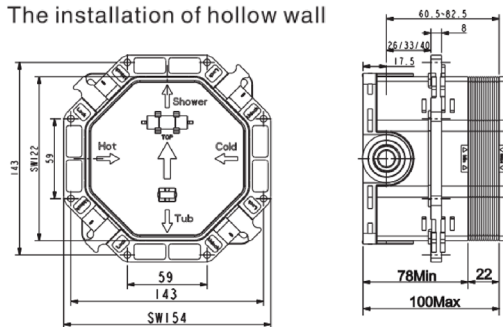

FFAS1321-6T9500BT0

Acacia Evolution

Acacia E Concealed B&S Mixer faucet

STYLE SEGMENT

- Modern

KEY SPECIFICATIONS

- Product Description: Acacia Evolution Concealed Bath & Shower Mixer with U-box
- Colour: Chrome
- Faucet Type: Mixer
- No. of Faucet Holes Required: Contact us for more information
- Flow Rate: Without Spout: 13.32, Without Shower: 13.92
- Is Drain Included: Contact us for more information
- Connection Size (inches): G1/2

The installation of solid wall

The installation of hollow wall

FFAS1321-6T9500BT0

Acacia Evolution

Acacia E Concealed B&S Mixer faucet

Product	Description	Acacia Evolution Concealed Bath & Shower Mixer with U-box
	Weight (kg)	2.03
	Finish	Chrome
	Flow Rate	Without Spout: 13.32, Without Shower: 13.92
	Mounting Location	Wall Mount
Material & Color	Material	Brass
	Color	Chrome
Faucet	Type	Mixer
	No. of Holes Required	Contact us for more information
Connection	Size (mm)	DN15
	Size (inches)	G1/2
Handle	Material	Zinc Die Cast
	Type	Lever
	No. of Handles	1
Components	Drain Included	Contact us for more information
	Included	N/A
	Excluded	N/A
Spout	Hose Thread in Spout	Contact us for more information
	Dimensions (mm)	Contact us for more information
	Type	Ceramic
Valve	Type	Contact us for more information