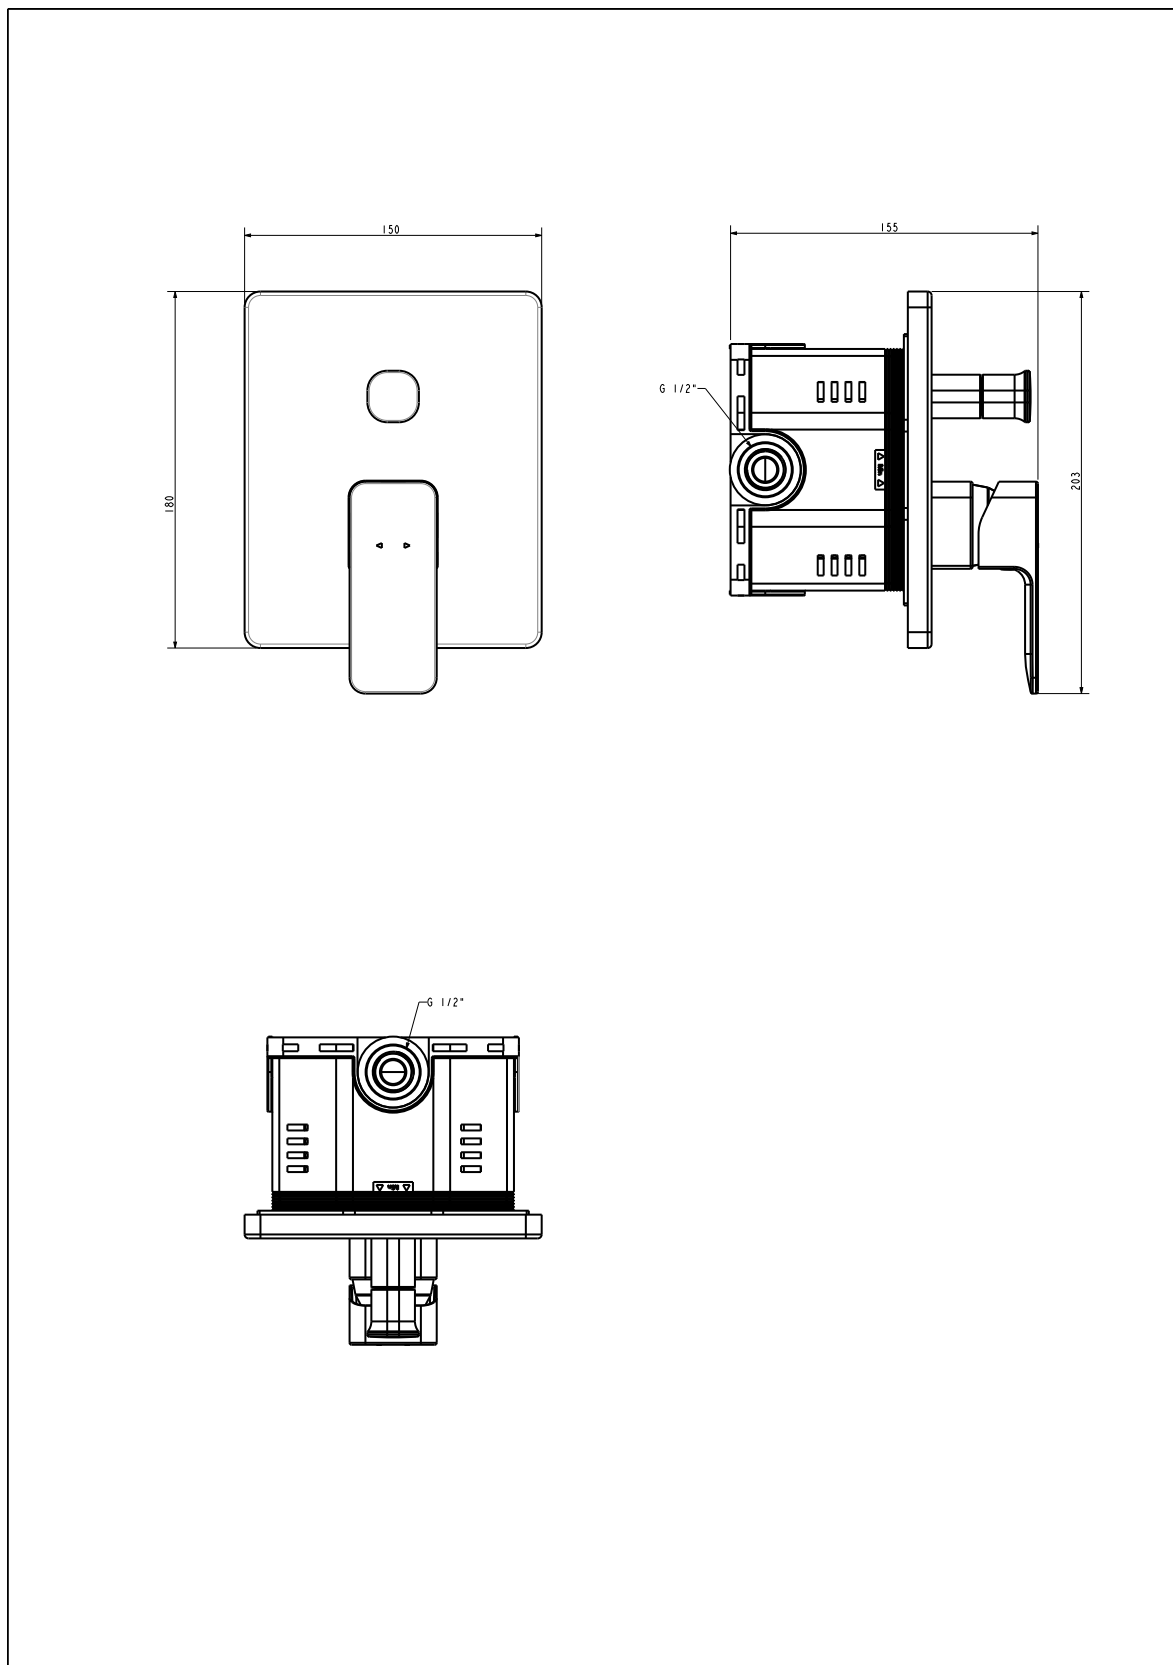

FFAS1321-6T9ALOBTO

Acacia_test

Acacia E Concealed B&S Mixer W/U-Box

STYLE SEGMENT

- Modern

KEY SPECIFICATIONS

- Product Description: Acacia E Concealed B&S Mixer W/U-Box
- Bathroom Faucet Type: Concealed Bath & Shower
- Colour: Brushed Hard Graphite
- Hand Shower Included: No
- Flow Rate: 13.3 spout outlet, 13.9 shower outlet

Acacia E Concealed B&S Mixer W/U-Box

FFAS1321-6T9ALOBTO

Acacia_test

Acacia E Concealed B&S Mixer W/U-Box

Product	Description	Acacia E Concealed B&S Mixer W/U-Box
	Weight (kg)	3.4
	Dimensions (mm)	203 x 150 x 155
	Finish	PVD
	Flow Rate	13.3 spout outlet, 13.9 shower outlet
	Mounting Location	Wall Mount
Material & Color	Material	Brass
	Color	Brushed Hard Graphite
Bathroom Faucet	Type	Concealed Bath & Shower
Faucet	Type	Mixer
Connection	Size (mm)	G1/2
	Size (inches)	G1/2
Handle	Material	Zinc Die Cast
	Type	Lever
	No. of Handles	1