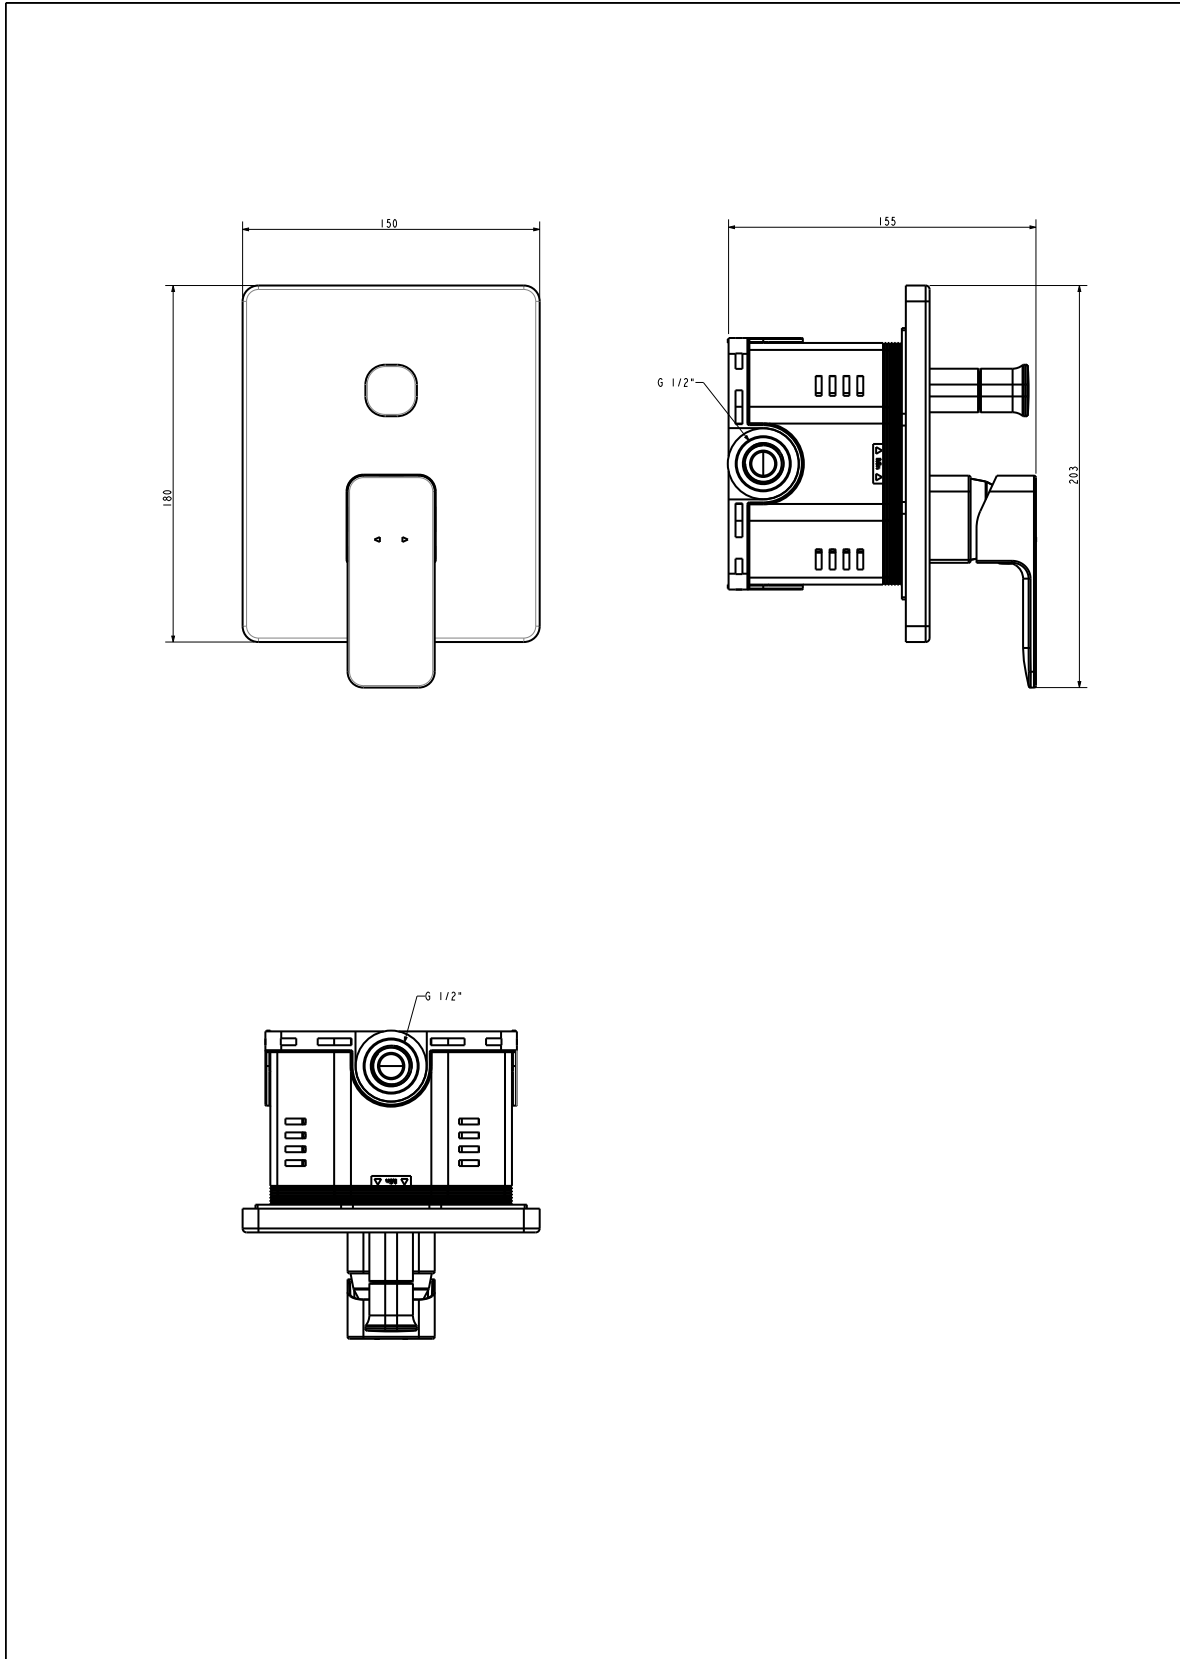

FFAS1321-6T9GLOBT0

Acacia_test

Acacia E Concealed B&S Mixer W/U-Box