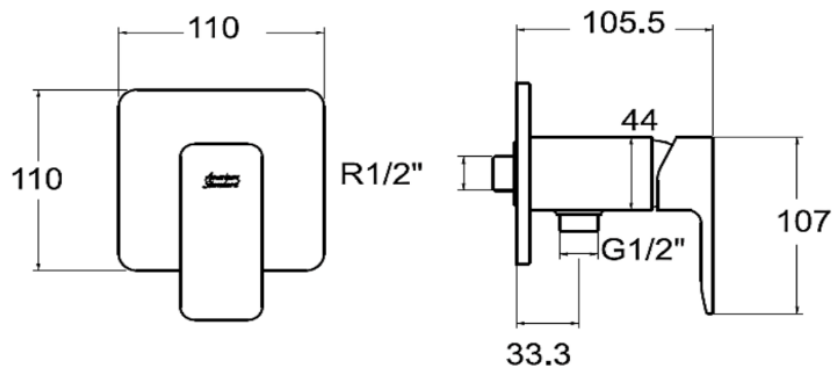

FFAS1326-7T1500BT0

Acacia Evolution

Acacia E Exposed Mono shower Faucet

STYLE SEGMENT

- Modern

KEY SPECIFICATIONS

- Product Description: Acacia E Exposed Mono shower Faucet
- Colour: Chrome
- Faucet Type: Mono
- No. of Faucet Holes Required: 1
- Flow Rate: 13.5
- Is Drain Included: No
- Connection Size (inches): R1/2

FFAS1326-7T1500BT0

Acacia Evolution

Acacia E Exposed Mono shower Faucet

Product	Description	Acacia E Exposed Mono shower Faucet
	Weight (kg)	0.95
	Finish	Chrome
	Flow Rate	13.5
	Mounting Location	Wall Mount
Material & Color	Material	Brass
	Color	Chrome
Faucet	Type	Mono
	No. of Holes Required	1
Connection	Size (mm)	DN15
	Size (inches)	R1/2
Handle	Material	Zinc Die Cast
	Type	Lever
	No. of Handles	1
Components	Drain Included	No
	Included	No
	Excluded	N/A
Spout	Hose Thread in Spout	No
	Dimensions (mm)	Spout Reach: 26.3
	Type	Ceramic
Valve	Type	Integrated