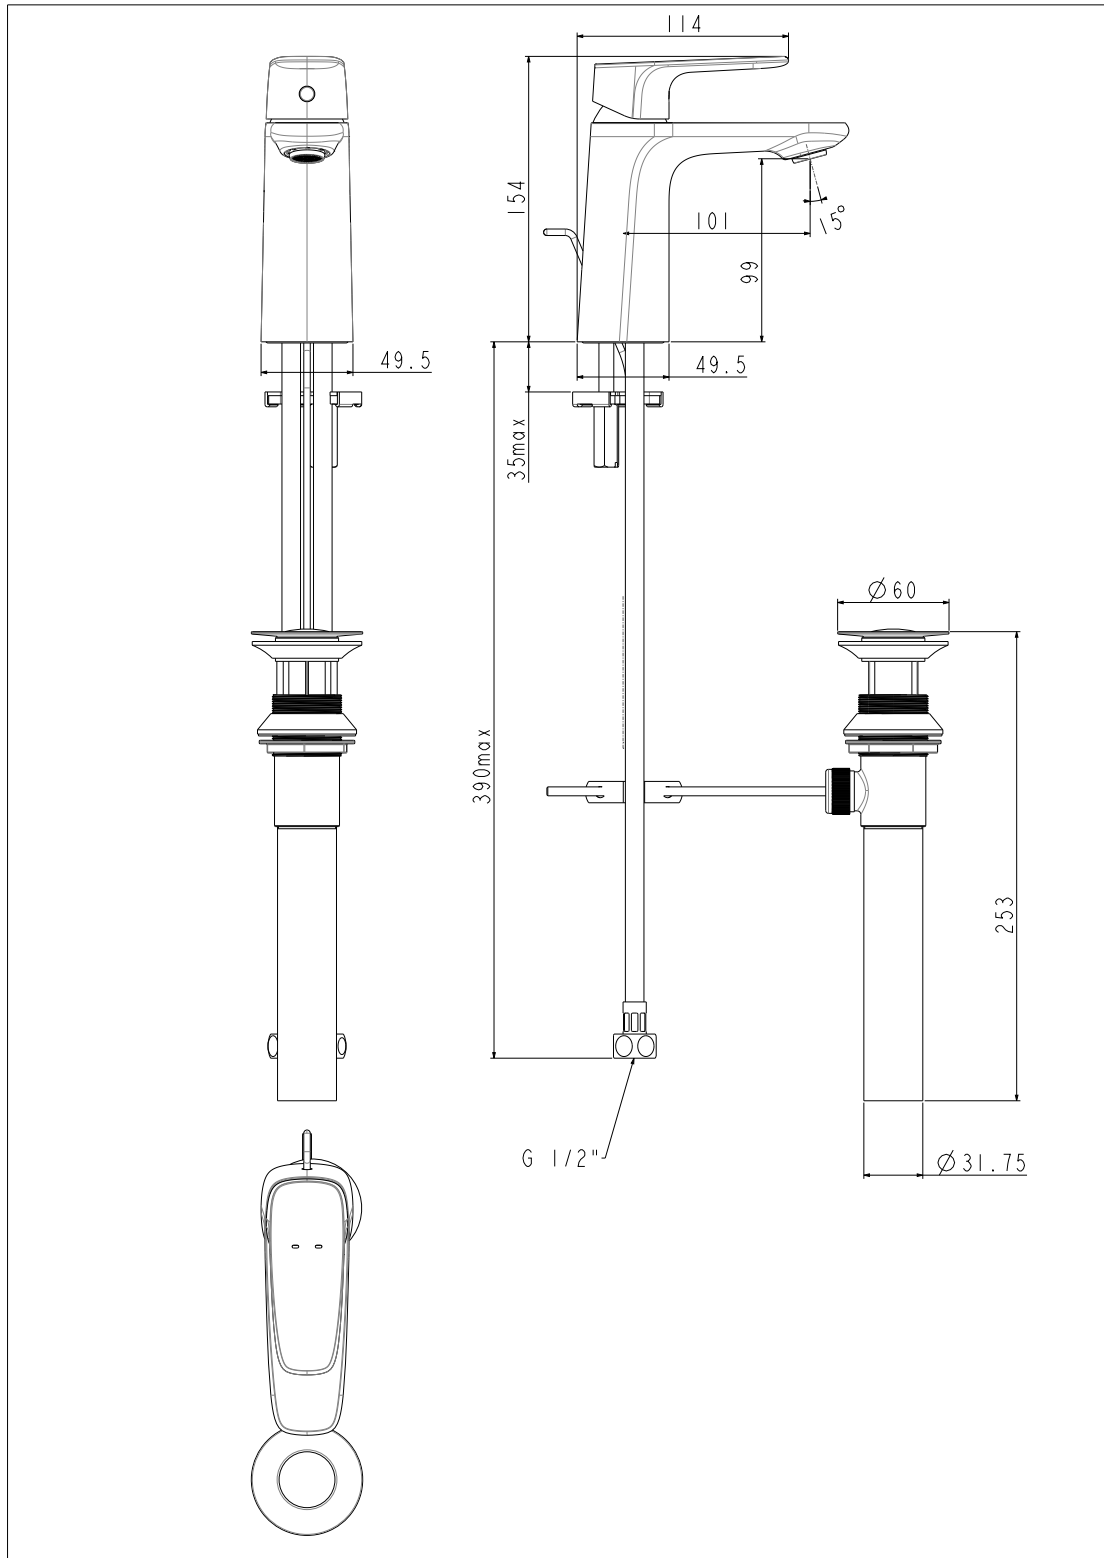

FFAS1701-101A00BT0

Signature

S-T Single Hole Basin Mixer With_HG

STYLE SEGMENT

- Modern

KEY SPECIFICATIONS

- Product Description: Signature Single Hole Basin Mixer With drain__HG
- Colour: Hard Graphite
- Faucet Type: Mixer
- No. of Faucet Holes Required: 1
- Flow Rate: 4
- Is Drain Included: Yes
- Connection Size (inches): G1/2

S-T Single Hole Basin Mixer With_HG

FFAS1701-101A00BTO

Signature

S-T Single Hole Basin Mixer With_HG

Product	Description	Signature Single Hole Basin Mixer With drain__HG
	Weight (kg)	1.9
	Finish	PVD
	Flow Rate	4
	Mounting Location	Deck Mount
Material & Color	Material	Brass
	Color	Hard Graphite
Faucet	Type	Mixer
	No. of Holes Required	1
Connection	Size (mm)	G1/2
	Size (inches)	G1/2
Handle	Material	Zinc Die Cast
	Type	Lever
	No. of Handles	1
Components	Drain Included	Yes
	Included	N/A
	Excluded	N/A
Spout	Hose Thread in Spout	No
	Dimensions (mm)	101,99
	Type	Ceramic
Valve	Type	Standard