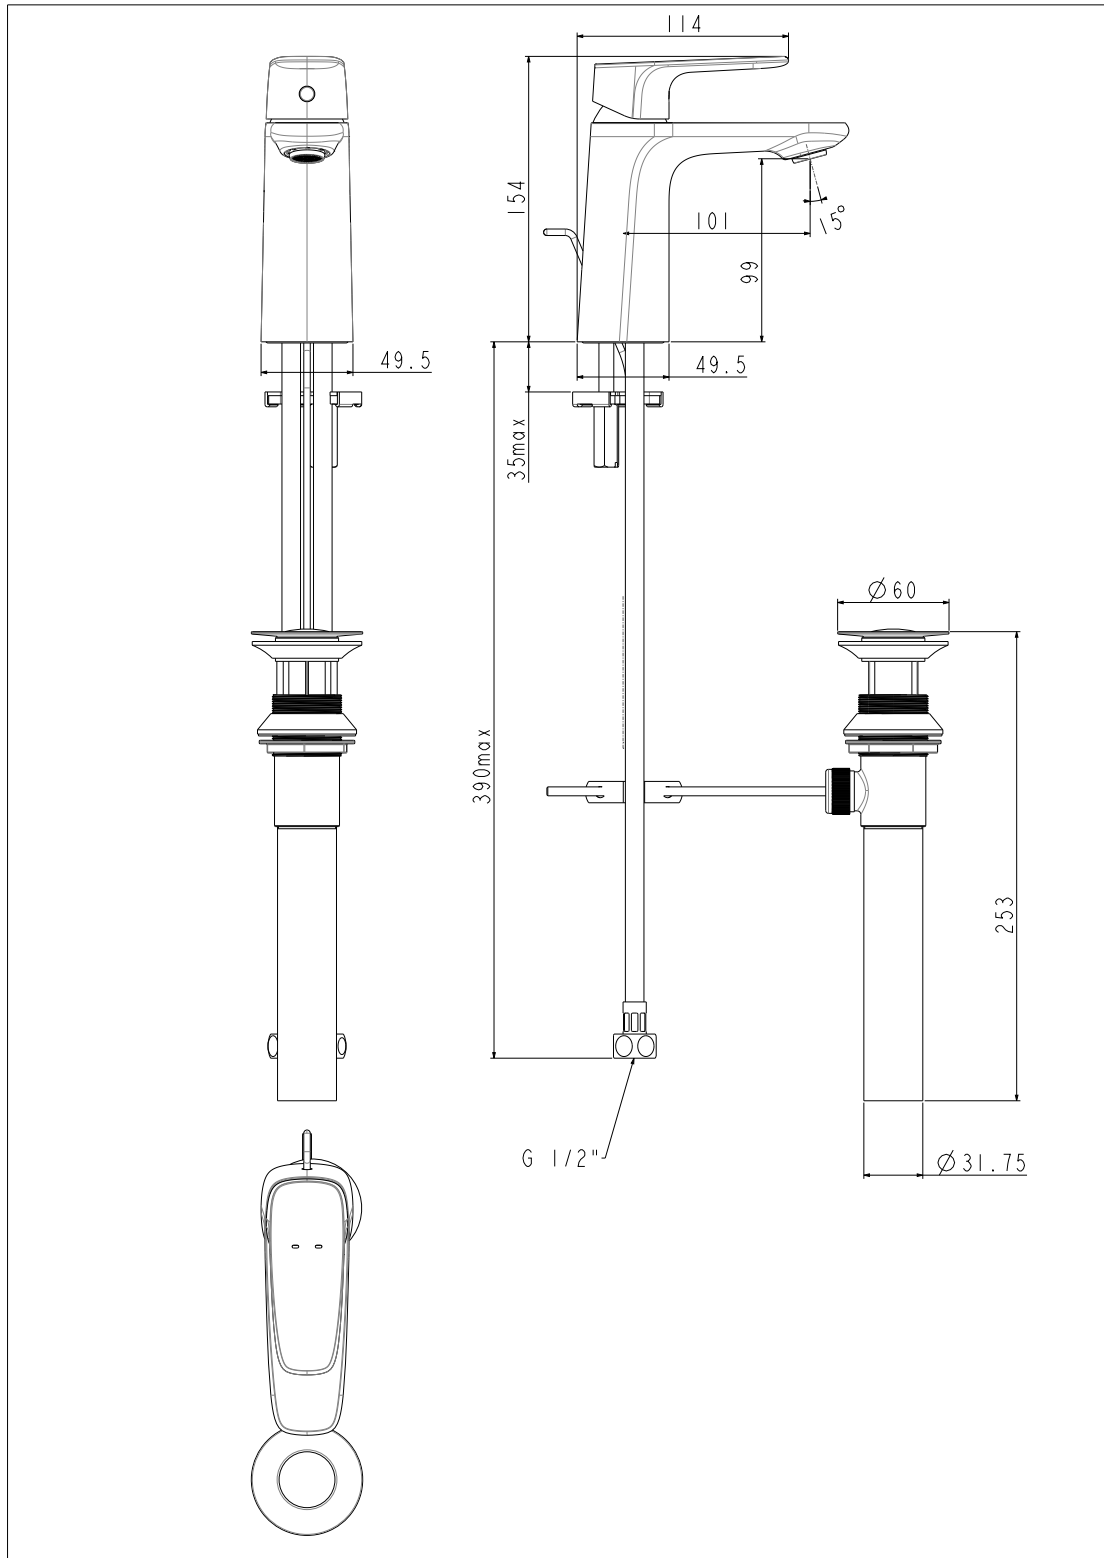

FFAS1701-101DA0BT0

Signature

S-T Single Hole Basin Mixer With_PWS