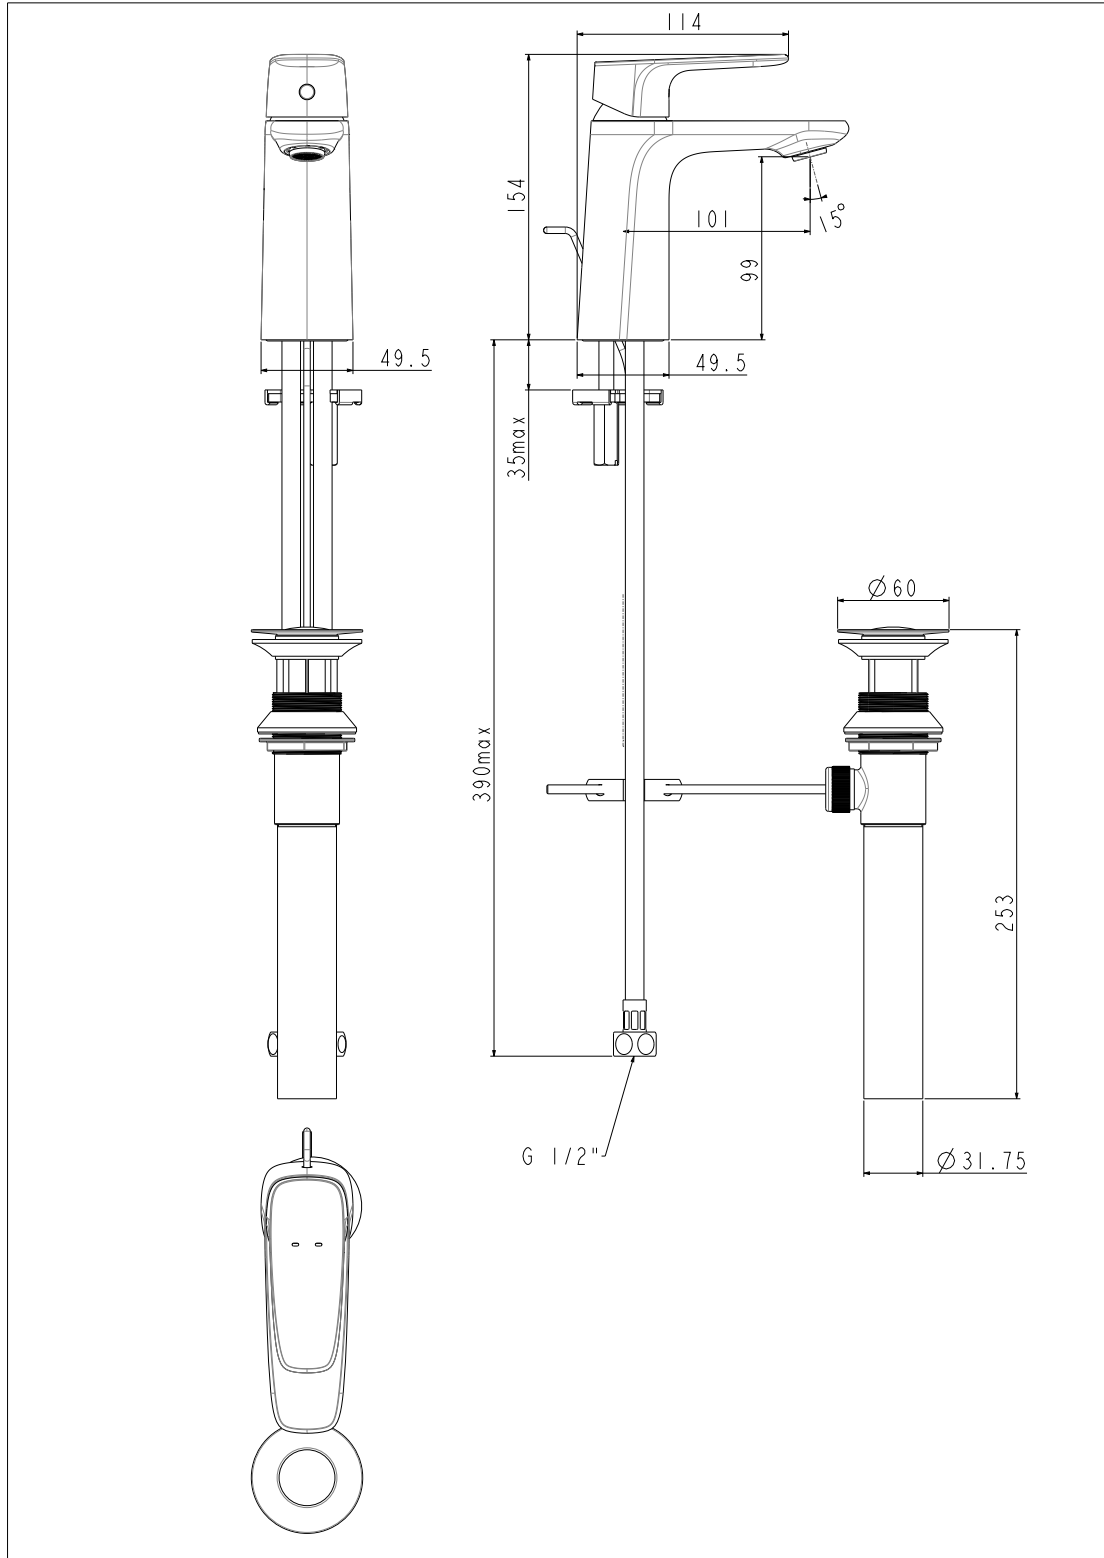

FFAS1701-101GLOBTO

Signature

S-T Single Hole Basin Mixer With_CS