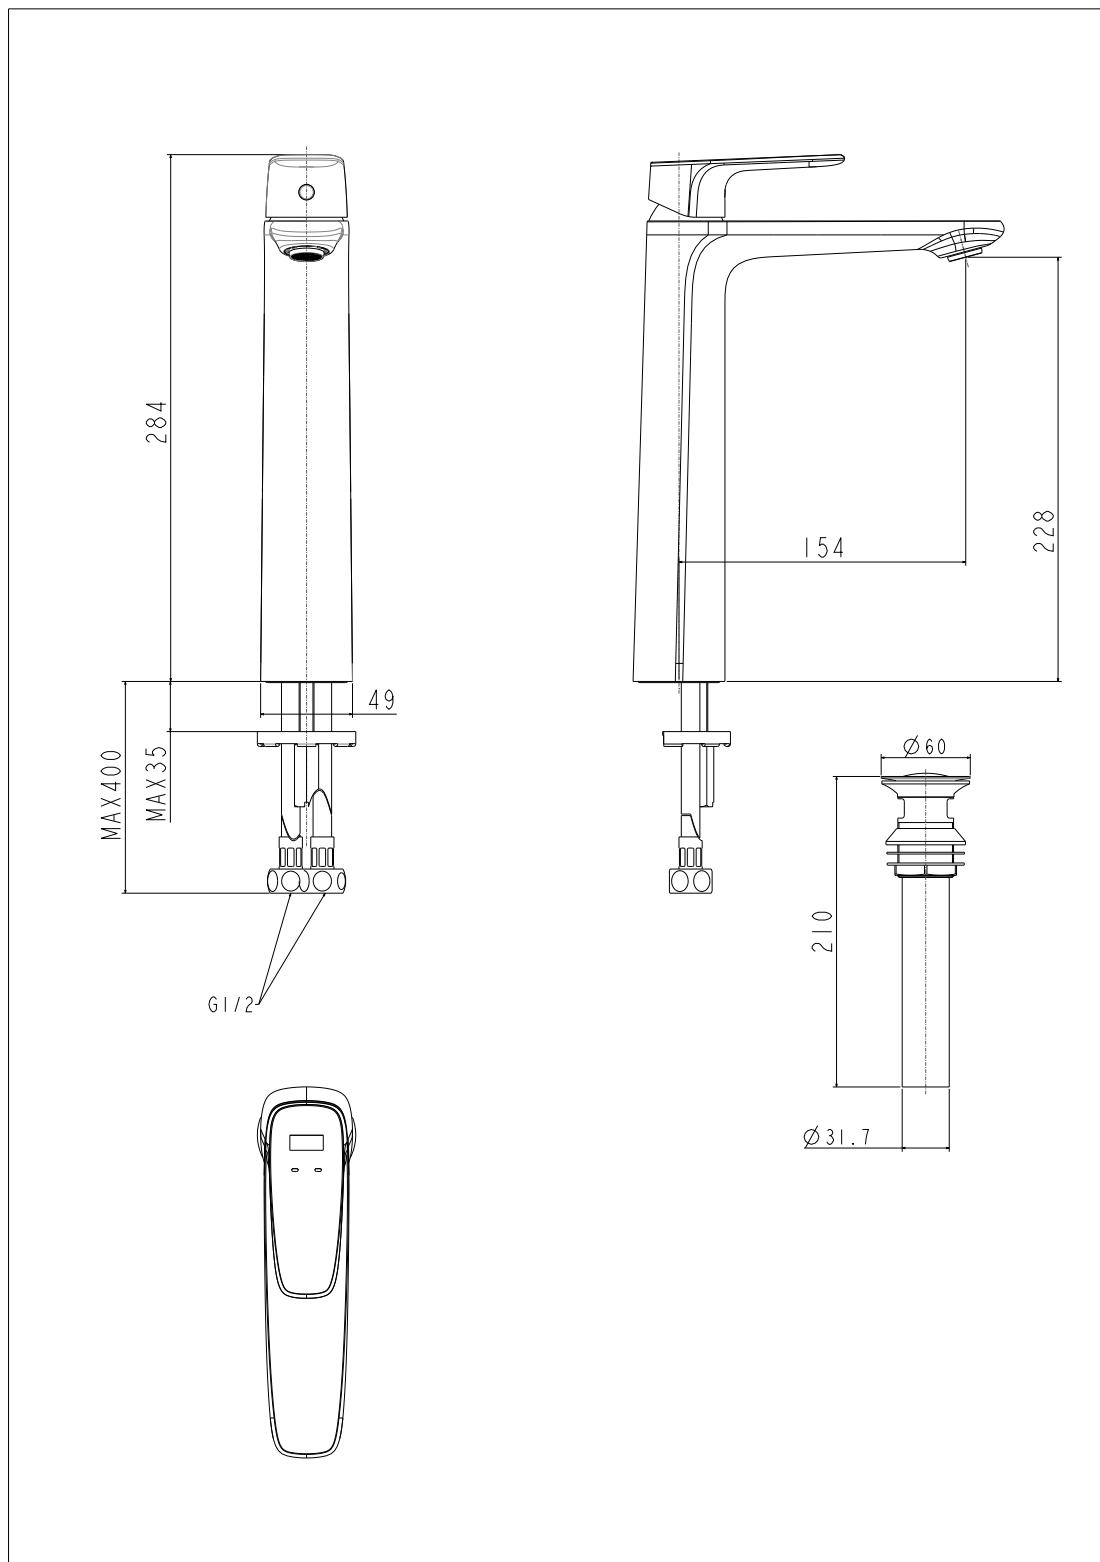

FFAS1702-101DA0BT0

Signature

S-T Single Hole Extended Basin M__PWS