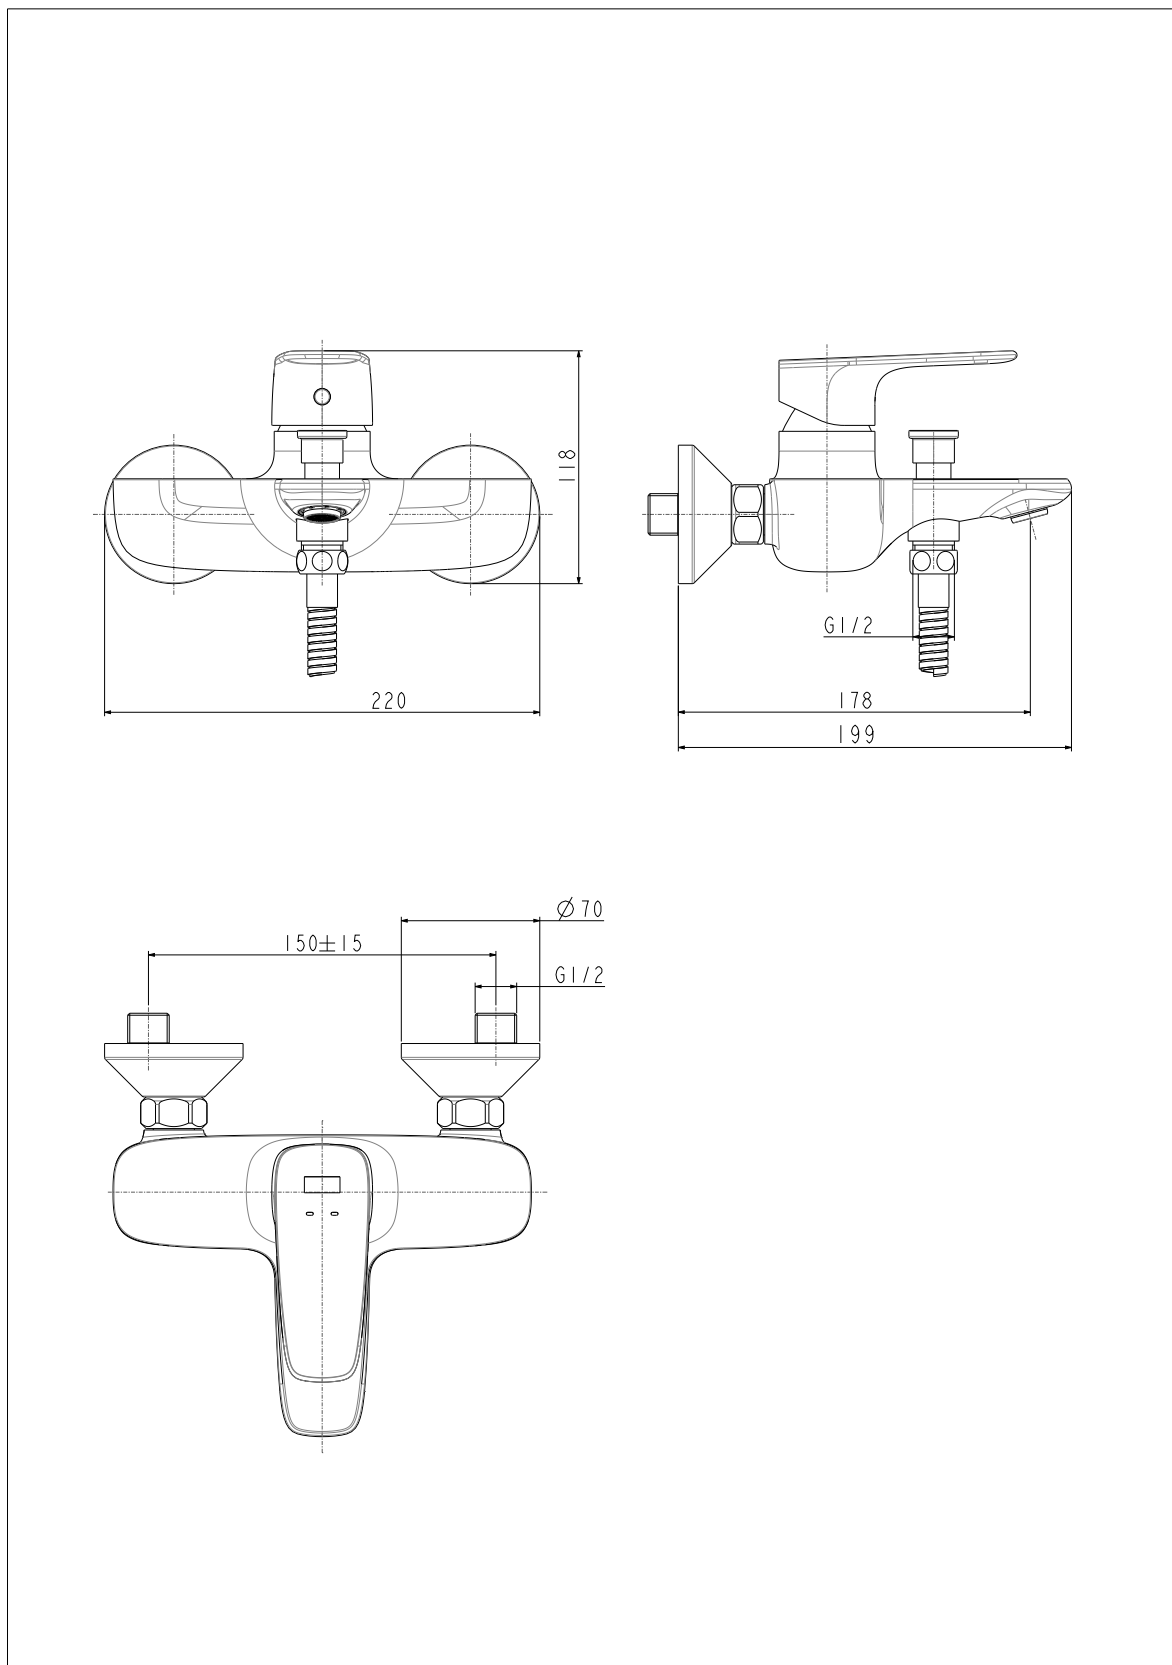

S-T Exposed Bath & Shower Mixer-C_PWS

FFAS1711-609DA0BTO

Signature

S-T Exposed Bath & Shower Mixer-C_PWS

Product	Description	Signature Exposed Bath & Shower Mixer_PWS
	Weight (kg)	2.6
	Dimensions (mm)	118x220x199
	Finish	PVD
	Flow Rate	Spout,8.5 Shower,13.5
	Mounting Location	Wall Mount
Material & Color	Material	Brass
	Color	Warm Sunset
Bathroom Faucet	Type	Exposed Bath & Shower
Faucet	Type	Mixer
Connection	Size (mm)	G1/2
	Size (inches)	G1/2
Handle	Material	Zinc Die Cast
	Type	Lever
	No. of Handles	1