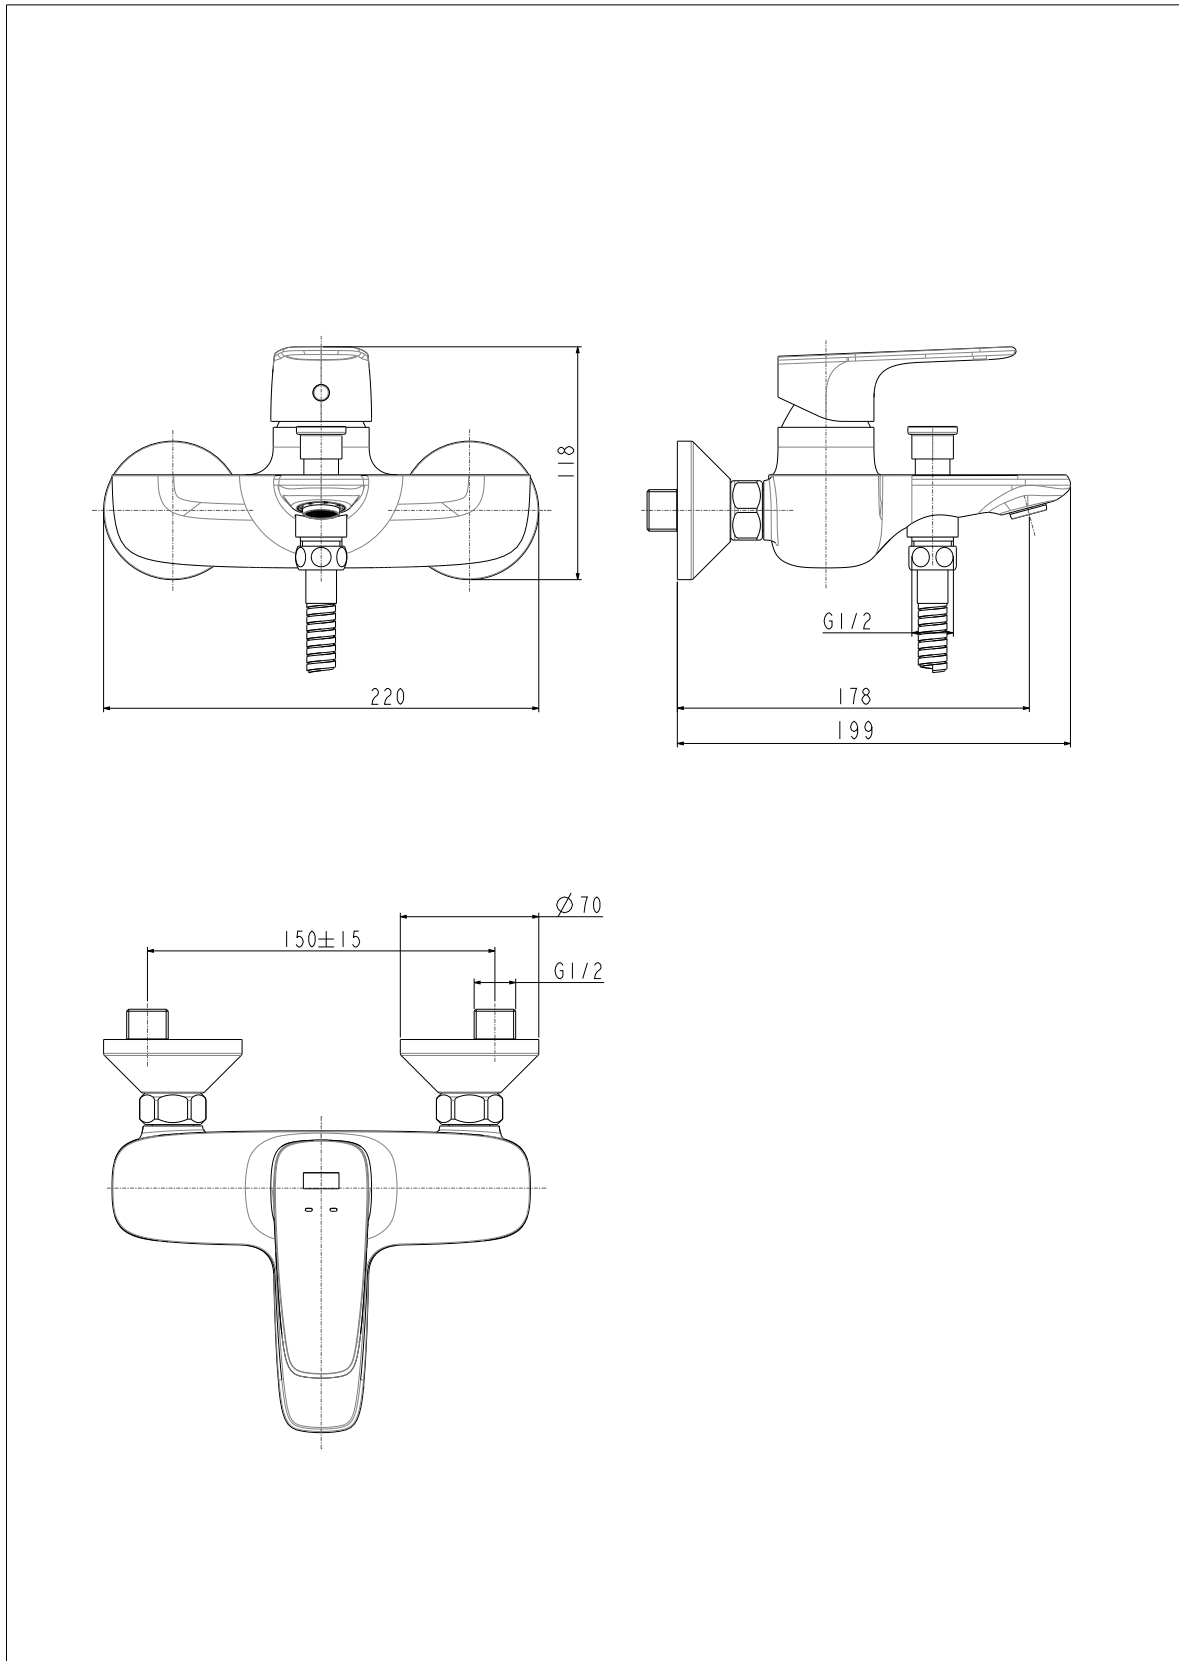

S-T Exposed Bath & Shower Mixer-C_CS

FFAS1711-609GLOBTO

Signature

S-T Exposed Bath & Shower Mixer-C_CS

Product	Description	Signature Exposed Bath & Shower Mixer_CS
	Weight (kg)	2.6
	Dimensions (mm)	118x220x199
	Finish	PVD
	Flow Rate	Spout,8.5 Shower,13.5
	Mounting Location	Wall Mount
Material & Color	Material	Brass
	Color	Cool Sunrise
Bathroom Faucet	Type	Exposed Bath & Shower
Faucet	Type	Mixer
Connection	Size (mm)	G1/2
	Size (inches)	G1/2
Handle	Material	Zinc Die Cast
	Type	Lever
	No. of Handles	1