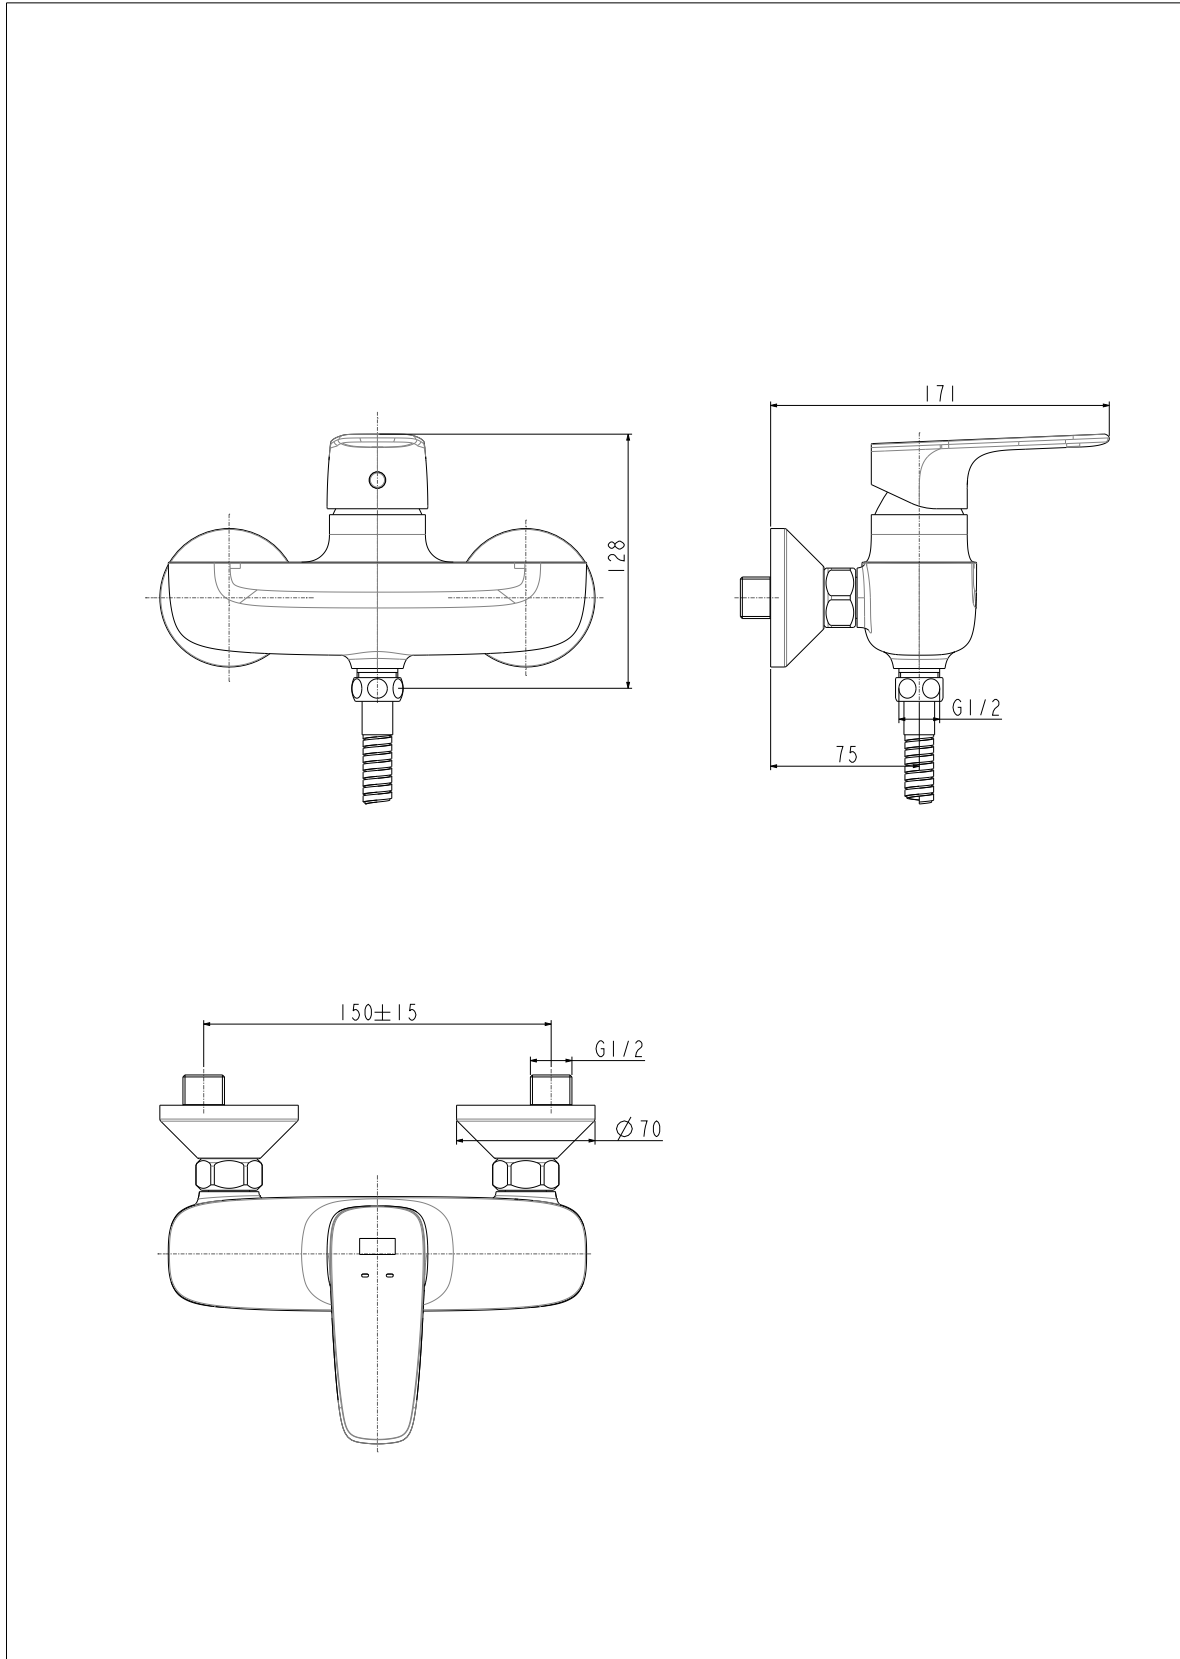

Signature Exposed Shower Mixer-C_PWS

FFAS1712-709DA0BT0

Signature

Signature Exposed Shower Mixer-C_PWS

Product	Description	Signature Exposed Shower Mixer_PWS
	Weight (kg)	2.13
	Dimensions (mm)	129x220x171
	Finish	PVD
	Flow Rate	Shower,16
	Mounting Location	Wall Mount
Material & Color	Material	Brass
	Color	Warm Sunset
Bathroom Faucet	Type	Exposed Shower
Faucet	Type	Mixer
Connection	Size (mm)	G1/2
	Size (inches)	G1/2
Handle	Material	Zinc Die Cast
	Type	Lever
	No. of Handles	1