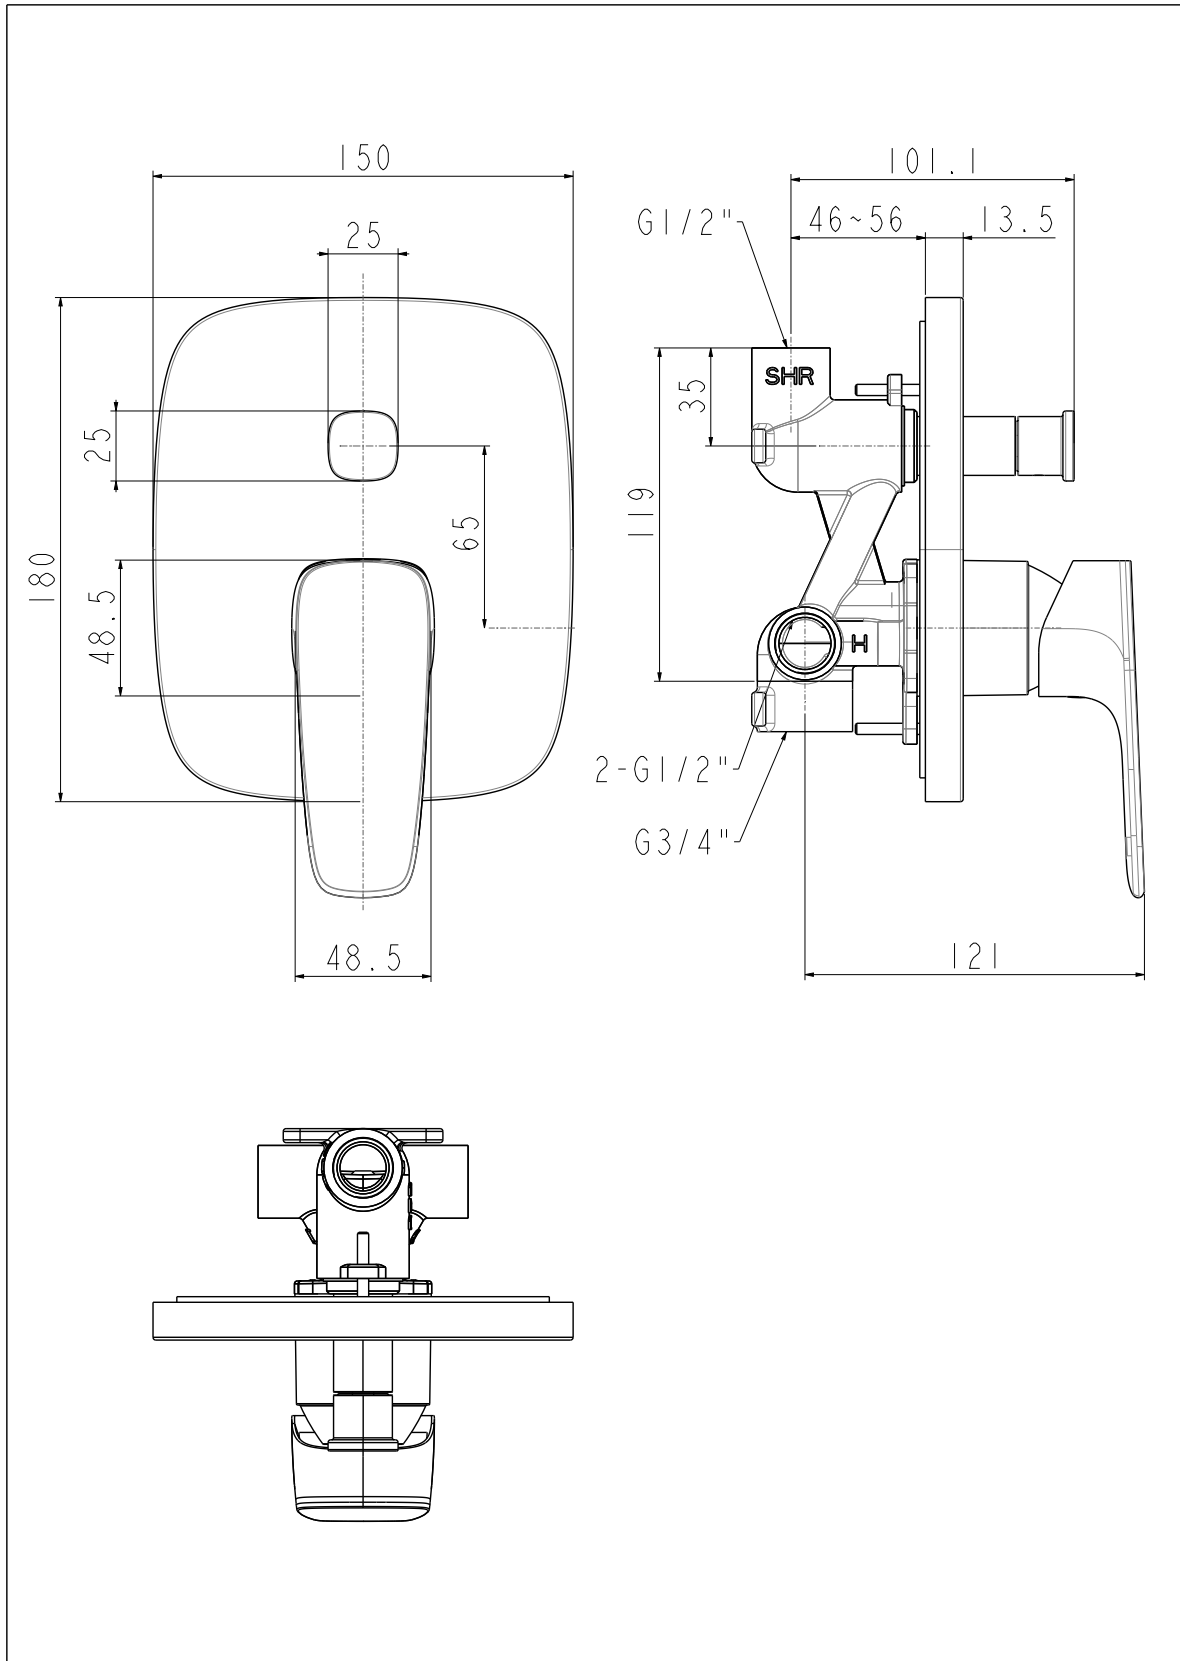

FFAS1721-609A00BT0

Signature

S-T Concealed Bath & Shower Mixe_HG

STYLE SEGMENT

- Modern

KEY SPECIFICATIONS

- Product Description: Signature Concealed Bath & Shower Mixer_HG
- Bathroom Faucet Type: Concealed Bath & Shower
- Colour: Hard Graphite
- Hand Shower Included: No
- Flow Rate: Spout,11.4
- Shower,11.8

S-T Concealed Bath & Shower Mixe_HG

FFAS1721-609A00BT0

Signature

S-T Concealed Bath & Shower Mixe_HG

Product	Description	Signature Concealed Bath & Shower Mixer_HG
	Weight (kg)	1.55
	Dimensions (mm)	150x214x140
	Finish	PVD
	Flow Rate	Spout,11.4 Shower,11.8
	Mounting Location	Wall Mount
Material & Color	Material	Brass
	Color	Hard Graphite
Bathroom Faucet	Type	Concealed Bath & Shower
Faucet	Type	Mixer
Connection	Size (mm)	G1/2,G3/4
	Size (inches)	G1/2,G3/4
Handle	Material	Zinc Die Cast
	Type	Lever
	No. of Handles	1