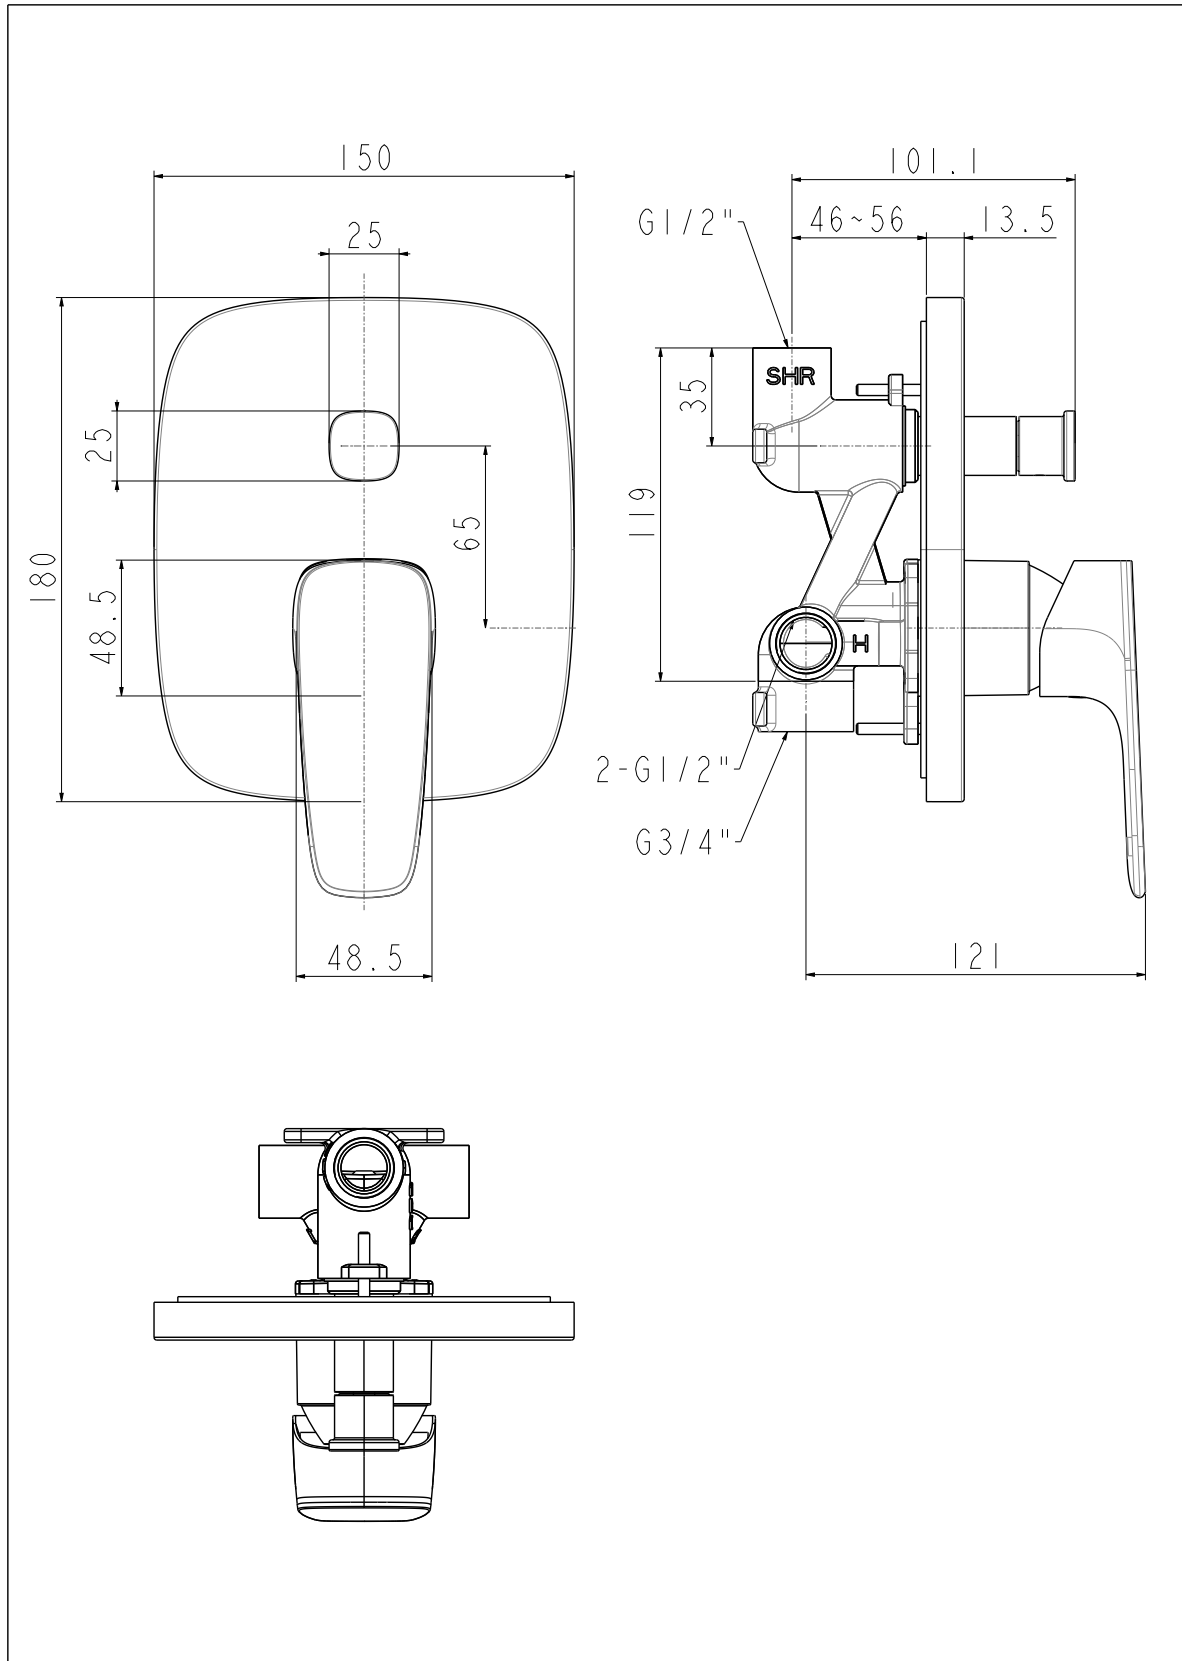

FFAS1721-609DA0BT0

Signature

S-T Concealed Bath & Shower Mixe_PWS

STYLE SEGMENT

- Modern

KEY SPECIFICATIONS

- Product Description: Signature Concealed Bath & Shower Mixer_PWS
- Bathroom Faucet Type: Concealed Bath & Shower
- Colour: Warm Sunset
- Hand Shower Included: No
- Flow Rate: Spout,11.4
- Shower,11.8

S-T Concealed Bath & Shower Mixe_PWS

FFAS1721-609DA0BT0

Signature

S-T Concealed Bath & Shower Mixe_PWS

Product	Description	Signature Concealed Bath & Shower Mixer_PWS
	Weight (kg)	1.55
	Dimensions (mm)	150x214x140
	Finish	PVD
	Flow Rate	Spout,11.4 Shower,11.8
	Mounting Location	Wall Mount
Material & Color	Material	Brass
	Color	Warm Sunset
Bathroom Faucet	Type	Concealed Bath & Shower
Faucet	Type	Mixer
Connection	Size (mm)	G1/2,G3/4
	Size (inches)	G1/2,G3/4
Handle	Material	Zinc Die Cast
	Type	Lever
	No. of Handles	1