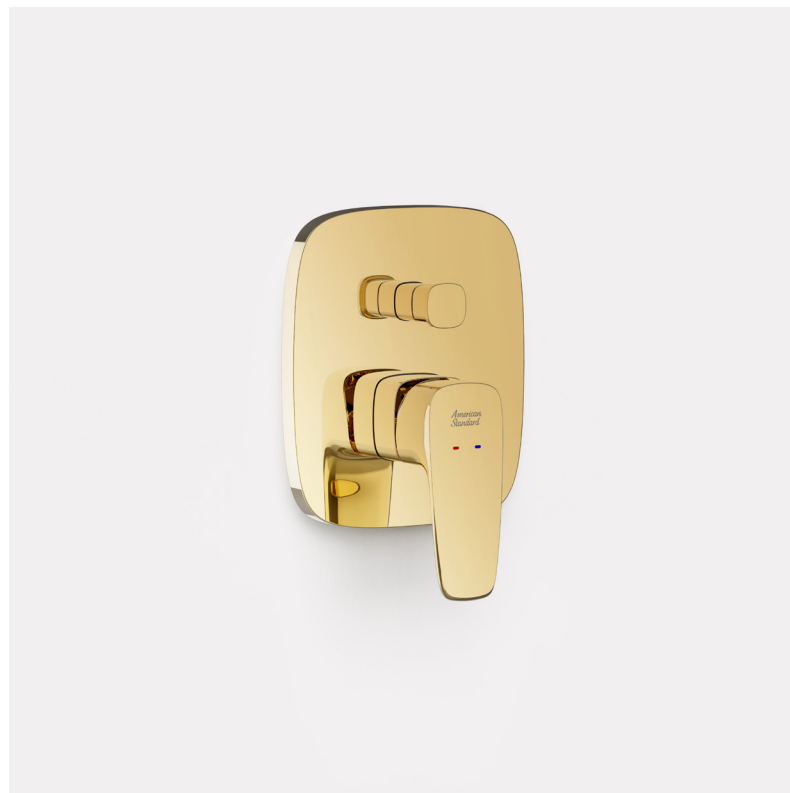

FFAS1721-609GLOBT0

Signature

S-T Concealed Bath & Shower Mixe_CS

STYLE SEGMENT

- Modern

KEY SPECIFICATIONS

- Product Description: Signature Concealed Bath & Shower Mixer_CS
- Bathroom Faucet Type: Concealed Bath & Shower
- Colour: Cool Sunrise
- Hand Shower Included: No
- Flow Rate: Spout,11.4
- Shower,11.8

SHIPPING WEIGHT

- Net Weight: Contact us for more information
- Gross Weight: Contact us for more information

KEY TECHNOLOGIES AND FEATURES

HYGIENE

- Complies with American Standard Quality Standards

COMFORT

- Complies with American Standard Quality Standards

CONVENIENCE

- Complies with American Standard Quality Standards

DURABILITY

- Complies with American Standard Quality Standards

SUSTAINABILITY

- Complies with American Standard Quality Standards

SAFETY

- Complies with American Standard Quality Standards

OTHERS

- NIL

STANDARDS AND CERTIFICATIONS

- GB 18145-2014