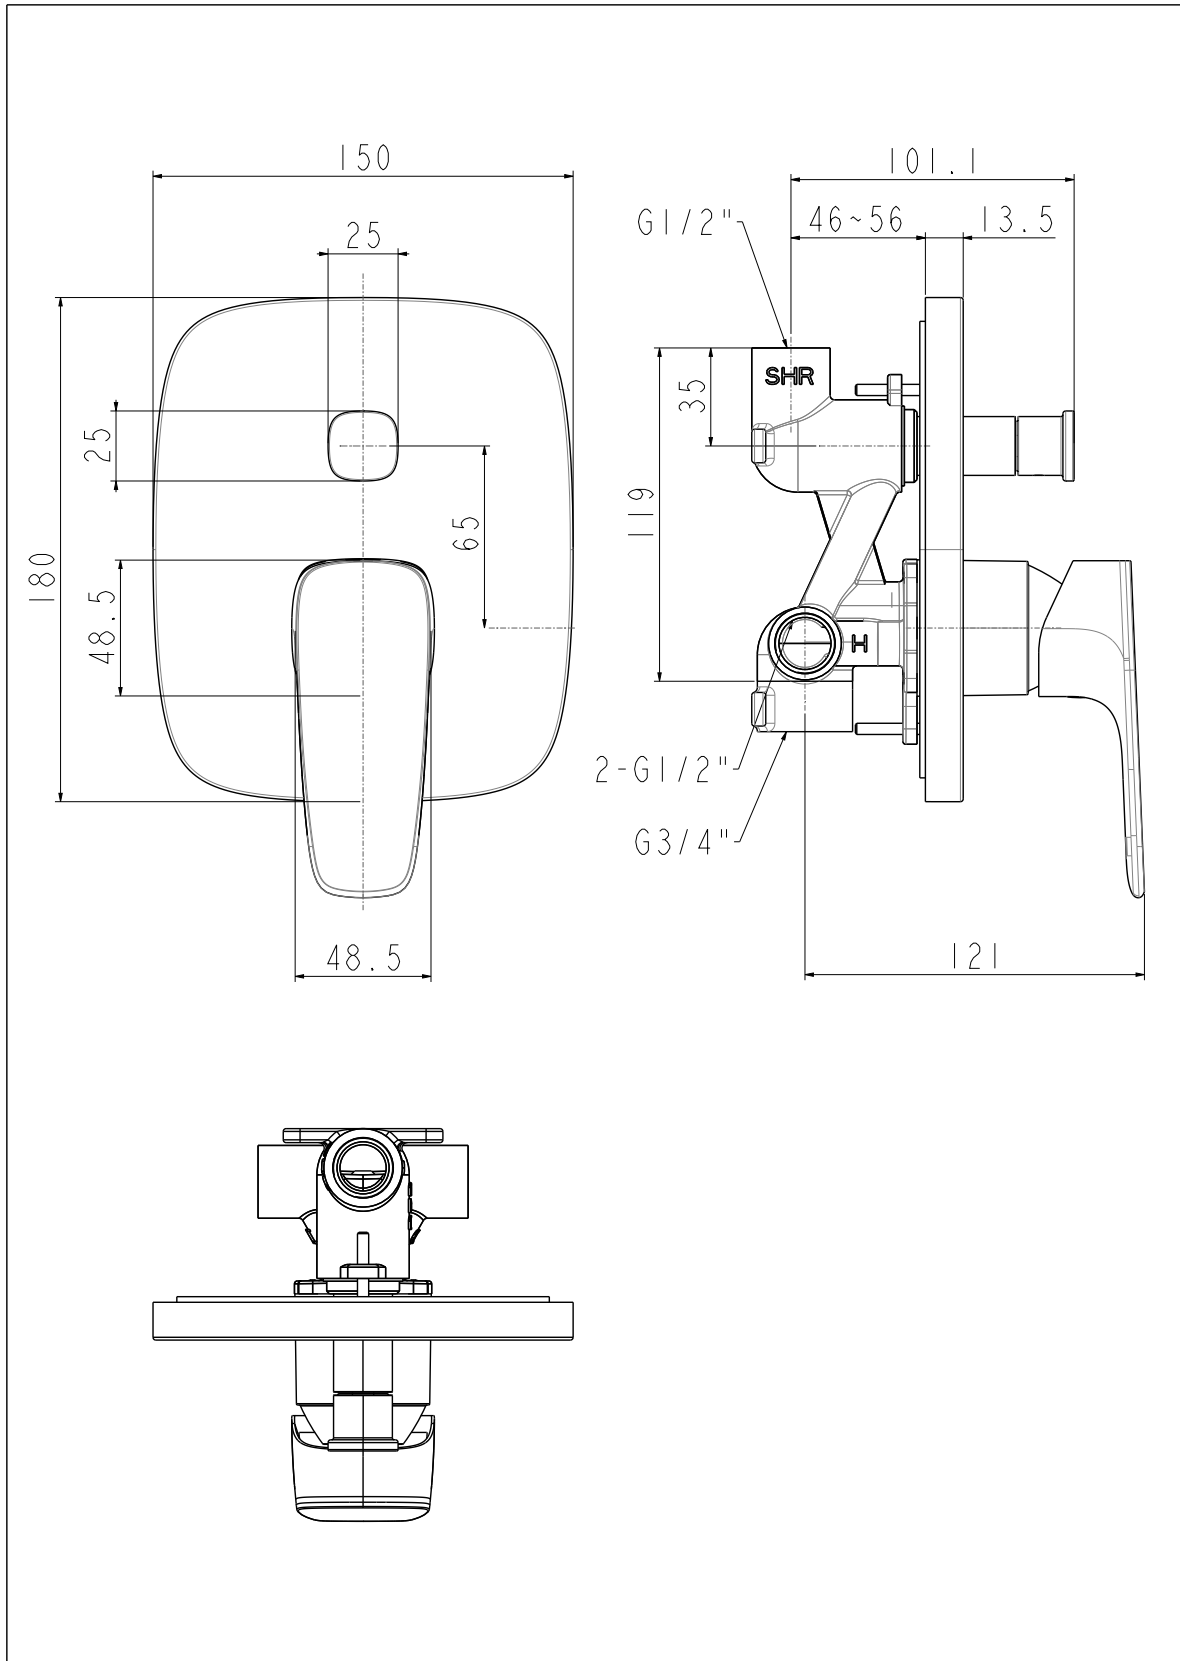

S-T Concealed Bath & Shower Mixe_CS

FFAS1721-609GLOBTO

Signature

S-T Concealed Bath & Shower Mixe_CS

| | | |
|-----------------------------|-------------------|--|
| Product | Description | Signature Concealed Bath & Shower Mixer_CS |
| | Weight (kg) | 1.55 |
| | Dimensions (mm) | 150x214x140 |
| | Finish | PVD |
| | Flow Rate | Spout,11.4 Shower,11.8 |
| | Mounting Location | Wall Mount |
| Material & Color | Material | Brass |
| | Color | Cool Sunrise |
| Bathroom Faucet | Type | Concealed Bath & Shower |
| Faucet | Type | Mixer |
| Connection | Size (mm) | G1/2,G3/4 |
| | Size (inches) | G1/2,G3/4 |
| Handle | Material | Zinc Die Cast |
| | Type | Lever |
| | No. of Handles | 1 |