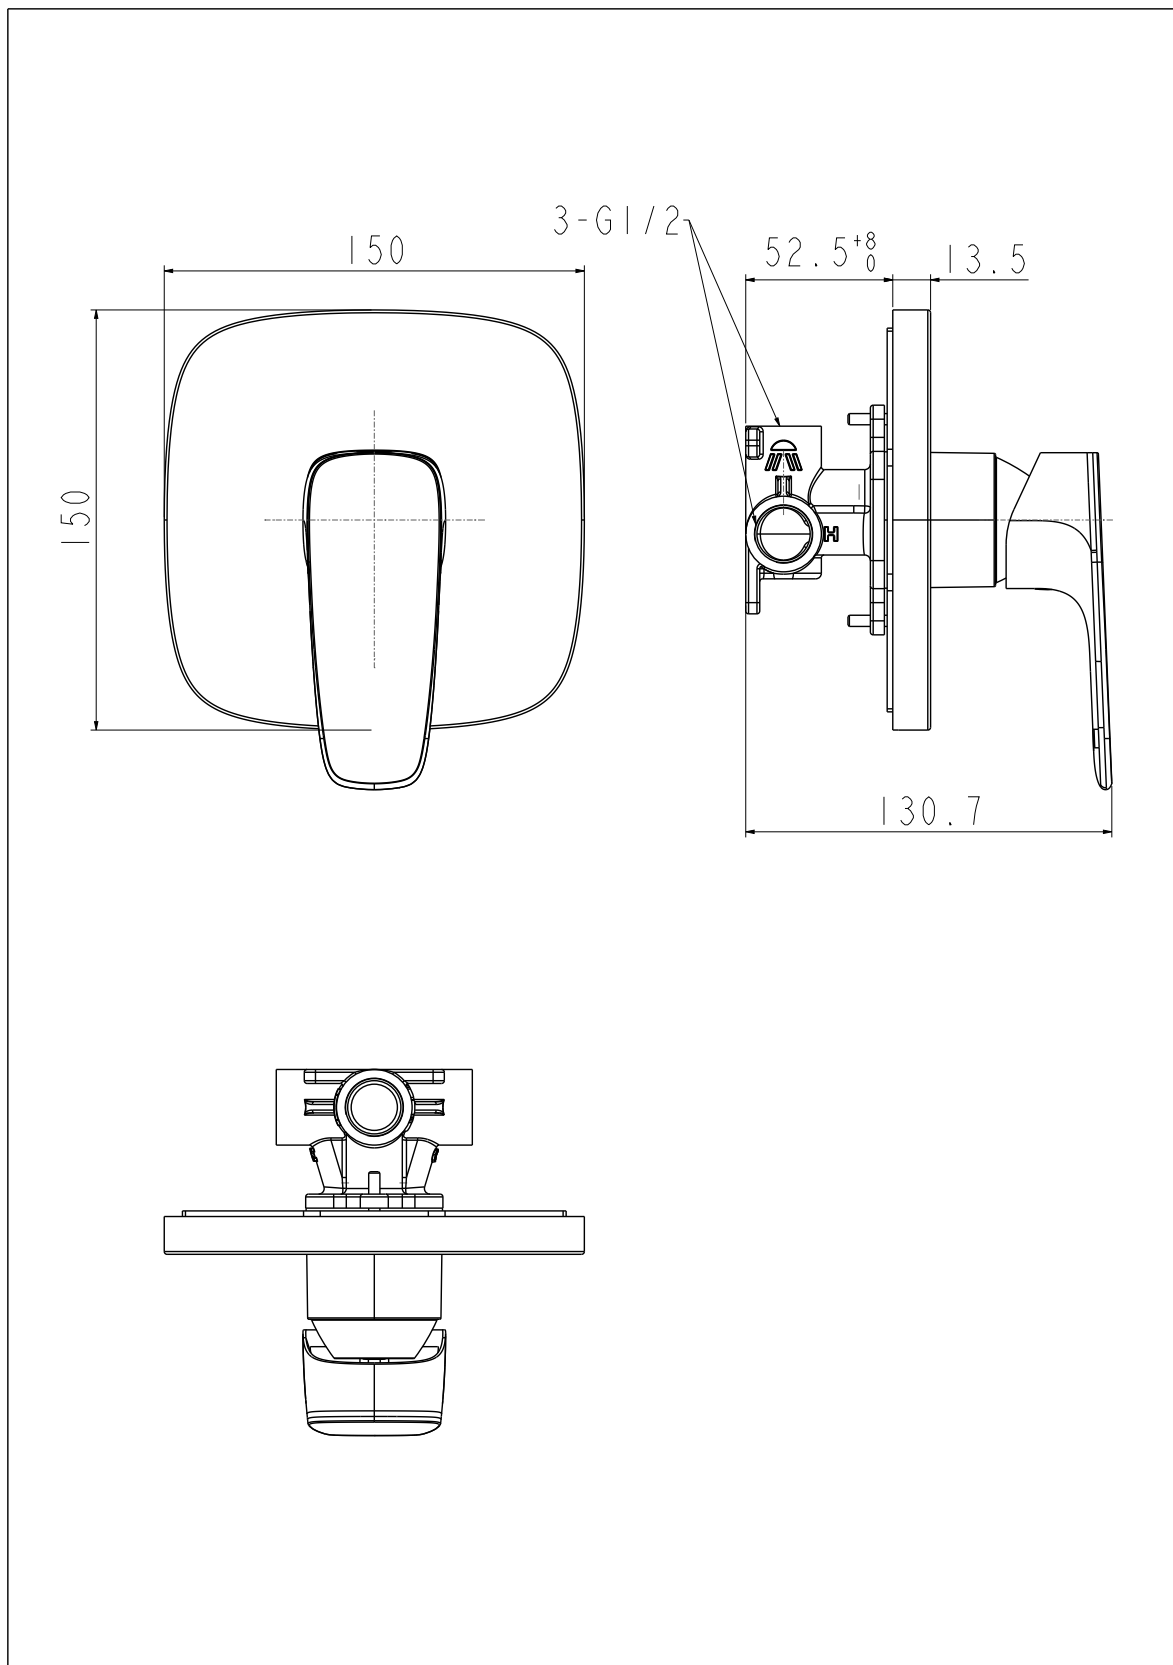

Signature Concealed Shower Mixer_DA0

FFAS1722-709DA0BTO

Signature

Signature Concealed Shower Mixer_DAO

Product	Description	Signature Concealed Shower Mixer_DAO
	Weight (kg)	1.07
	Dimensions (mm)	171x150x131
	Finish	PVD
	Flow Rate	Shower,13.5
	Mounting Location	Wall Mount
Material & Color	Material	Brass
	Color	Warm Sunset
Bathroom Faucet	Type	Concealed Shower
Faucet	Type	Mixer
Connection	Size (mm)	G1/2
	Size (inches)	G1/2
Handle	Material	Zinc Die Cast
	Type	Lever
	No. of Handles	1