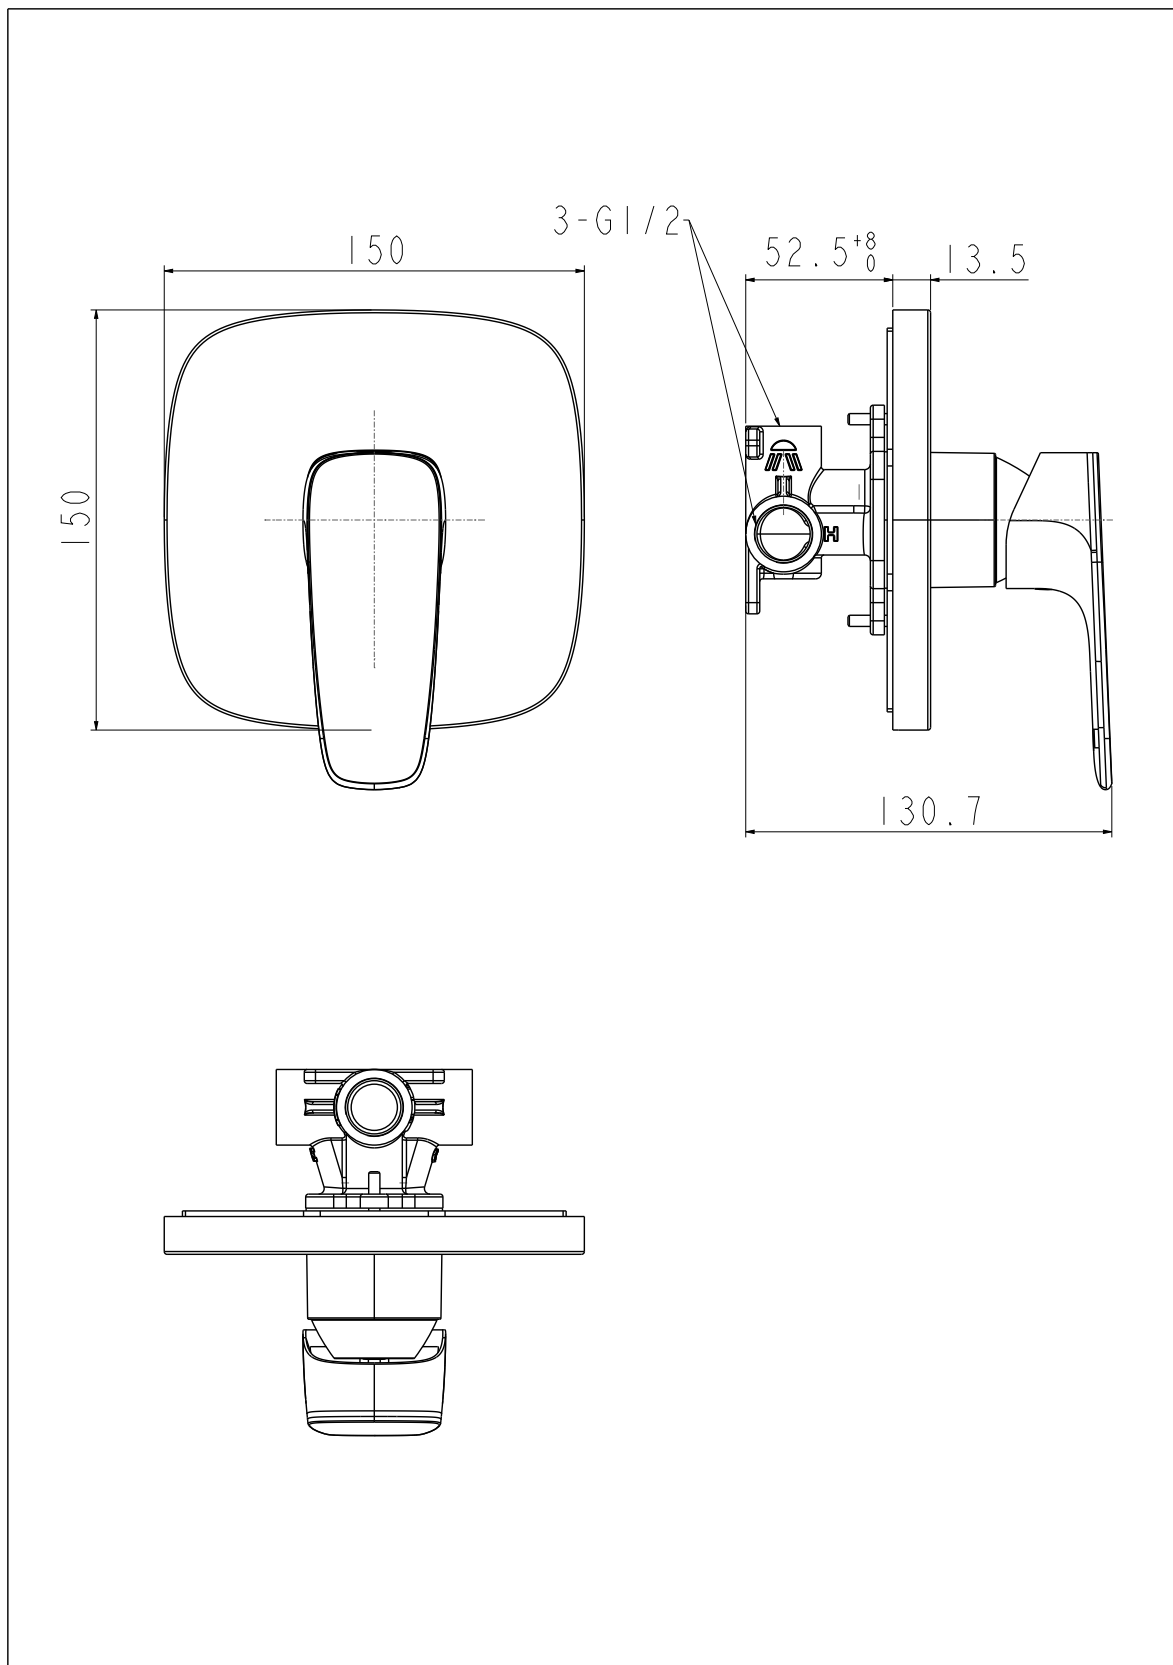

Signature Concealed Shower Mixer_GLO

FFAS1722-709GLOBTO

Signature

Signature Concealed Shower Mixer_GLO

Product	Description	Signature Concealed Shower Mixer_GLO
	Weight (kg)	1.07
	Dimensions (mm)	171x150x131
	Finish	PVD
	Flow Rate	Shower,13.5
	Mounting Location	Wall Mount
Material & Color	Material	Brass
	Color	Cool Sunrise
Bathroom Faucet	Type	Concealed Shower
Faucet	Type	Mixer
Connection	Size (mm)	G1/2
	Size (inches)	G1/2
Handle	Material	Zinc Die Cast
	Type	Lever
	No. of Handles	1