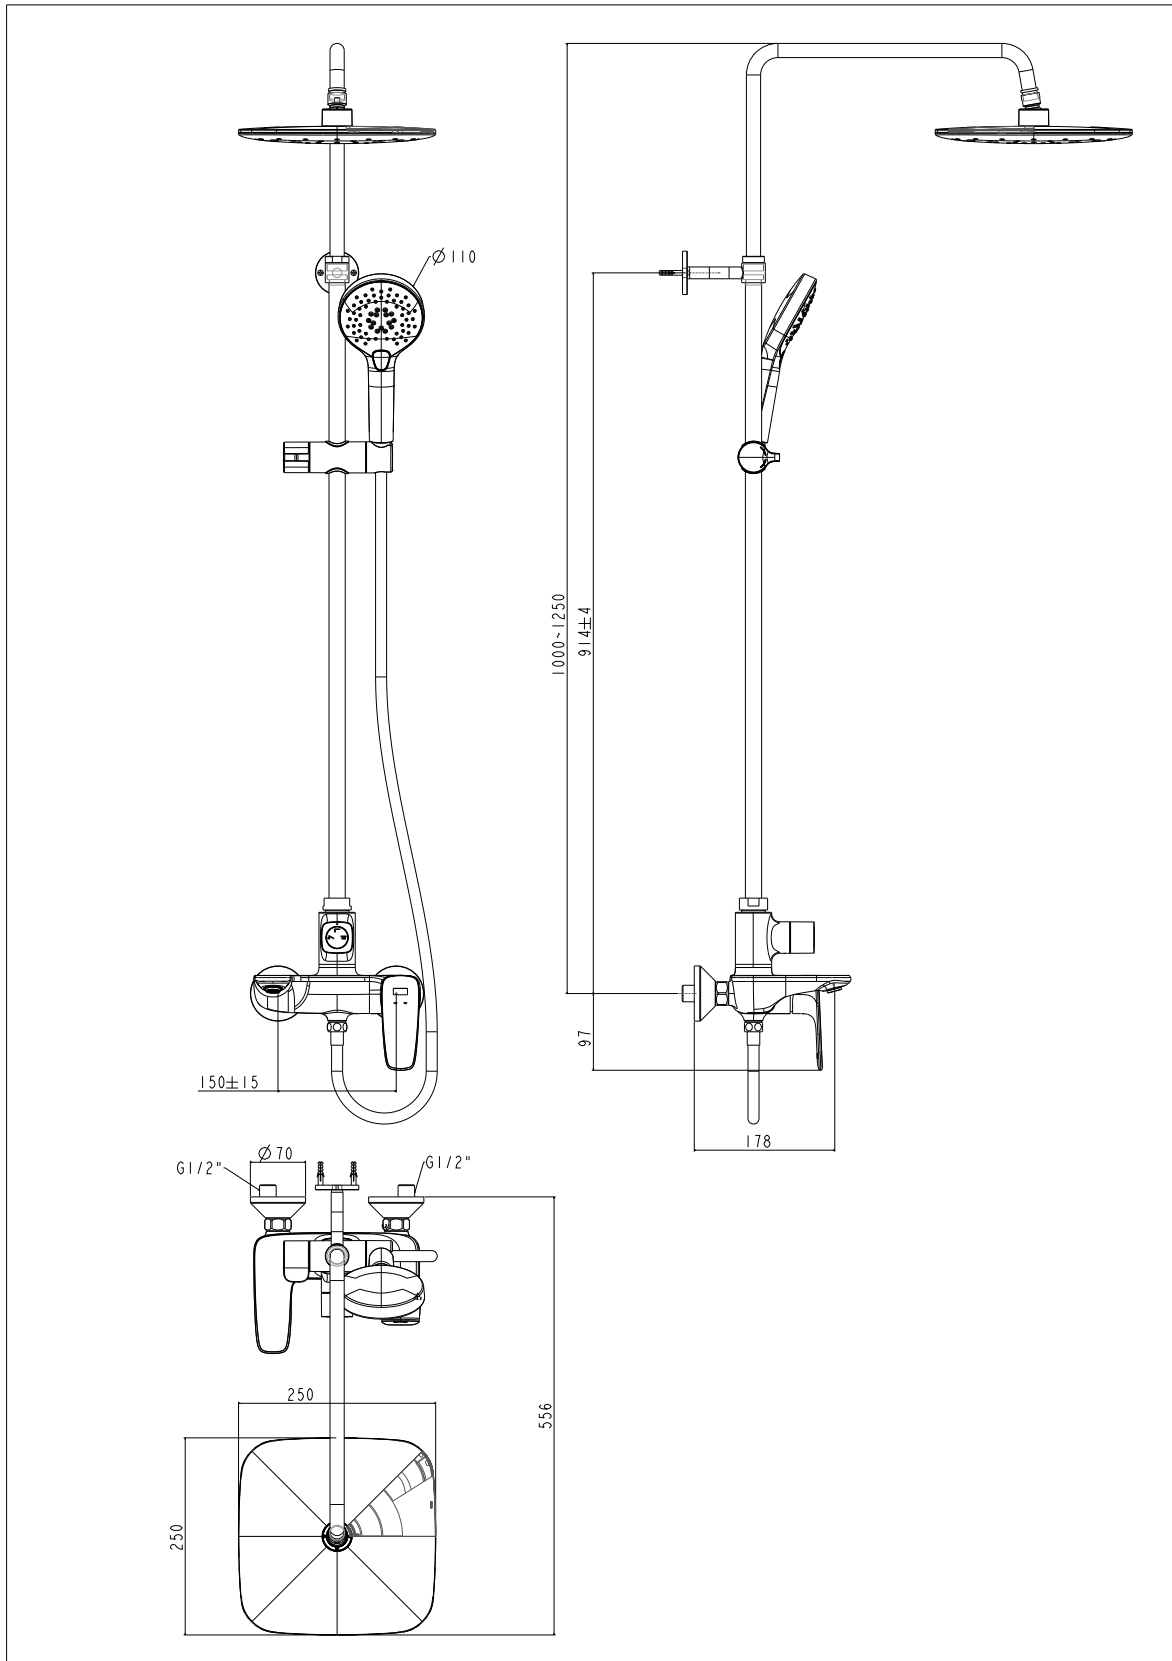

FFAS1772-701GLOBT0

Signature

Signature Exposed Bath&Shower Mixer_CS

STYLE SEGMENT

- Modern

KEY SPECIFICATIONS

- Product Description: Signature Exposed Bath&Shower Mixer_CS
- Bathroom Faucet Type: Exposed Bath & Shower
- Colour: Cool Sunrise
- Hand Shower Included: Yes
- Flow Rate: Spout,7.5
- Head Shower,5.1
- Hand Shower,4.6

FFAS1772-701GLOBT0

Signature

Signature Exposed Bath&Shower Mixer_CS

Product	Description	Signature Exposed Bath&Shower Mixer_CS
	Weight (kg)	5.93
	Dimensions (mm)	1347x250x556
	Finish	PVD
	Flow Rate	Spout,7.5 Head Shower,5.1 Hand Shower,4.6
	Mounting Location	Wall Mount
Material & Color	Material	Brass
	Color	Cool Sunrise
Bathroom Faucet	Type	Exposed Bath & Shower
Faucet	Type	Mixer
Connection	Size (mm)	G1/2
	Size (inches)	G1/2
Handle	Material	Zinc Die Cast
	Type	Lever
	No. of Handles	2

FFAS1772-701GLOBT0

Signature

Signature Exposed Bath&Shower Mixer_CS

Components	Hand Shower Included	Yes
	Included	N/A
	Excluded	N/A
Installation	Number of Holes Required	2
Valve	Type	Ceramic