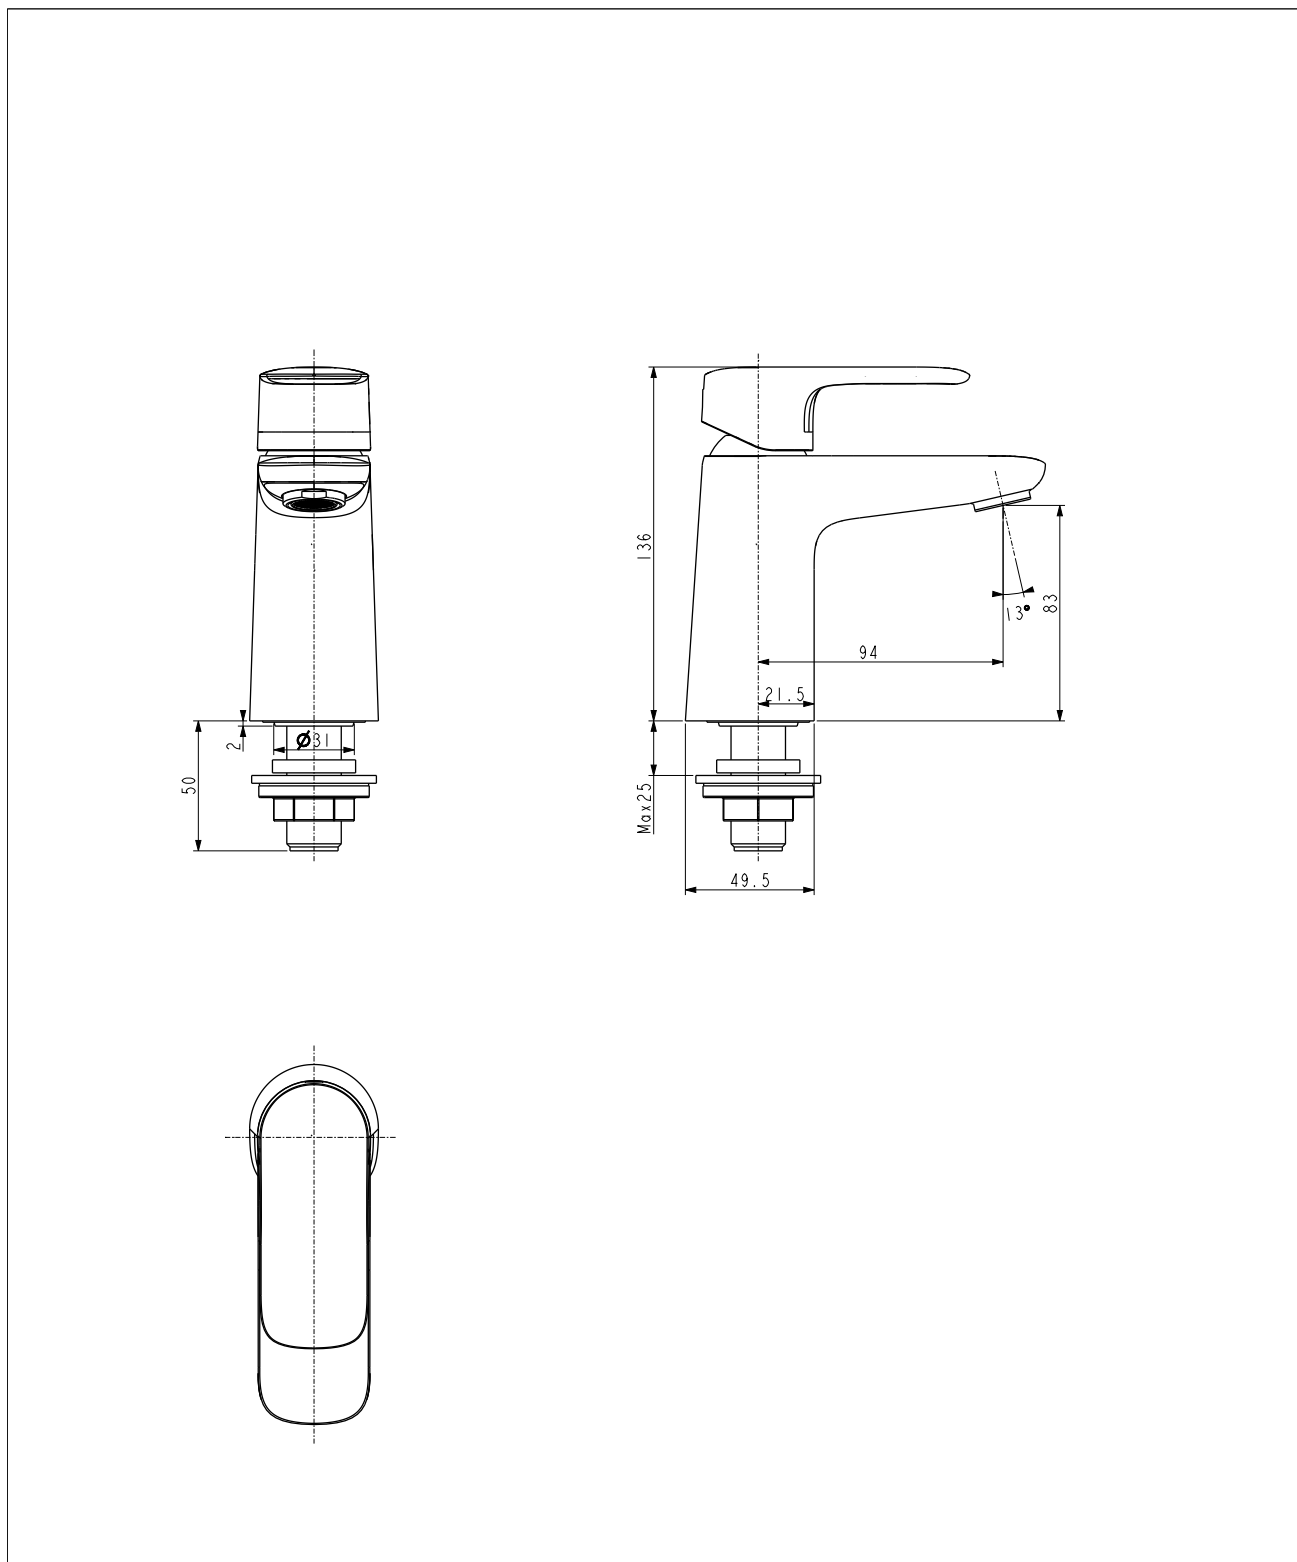

FFAS1M06-101500BT0

Loven

Loven basin mono without Pop-up Drain

STYLE SEGMENT

- Modern

KEY SPECIFICATIONS

- Product Description: Basin Mono Faucet
- Colour: Chrome
- Faucet Type: Mono
- No. of Faucet Holes Required: 1
- Flow Rate: 3.6L/Min @0.1MPa
- Is Drain Included: No
- Connection Size (inches): G1/2

- Complies with American Standard Quality Standards

OTHERS

- NIL

STANDARDS AND CERTIFICATIONS

- TIS 2067-2552
- GB 18145-2014

FFAS1M06-101500BT0

Loven

Loven basin mono without Pop-up Drain

FFAS1M06-101500BT0

Loven

Loven basin mono without Pop-up Drain

Product	Description	Basin Mono Faucet
	Weight (kg)	1.15
	Finish	Chrome
	Flow Rate	3.6L/Min @0.1MPa
	Mounting Location	Deck Mount
Material & Color	Material	Plastic
	Color	Chrome
Faucet	Type	Mono
	No. of Holes Required	1
Connection	Size (mm)	21 mm
	Size (inches)	G1/2
Handle	Material	Zinc Die Cast
	Type	Lever
	No. of Handles	1
Components	Drain Included	No
	Included	Bath Drain
	Excluded	Pop-Up Waste
Spout	Hose Thread in Spout	Yes
	Dimensions (mm)	Spout Reach:94 , Spout Height: 83
	Type	Ceramic
Valve	Type	Integrated