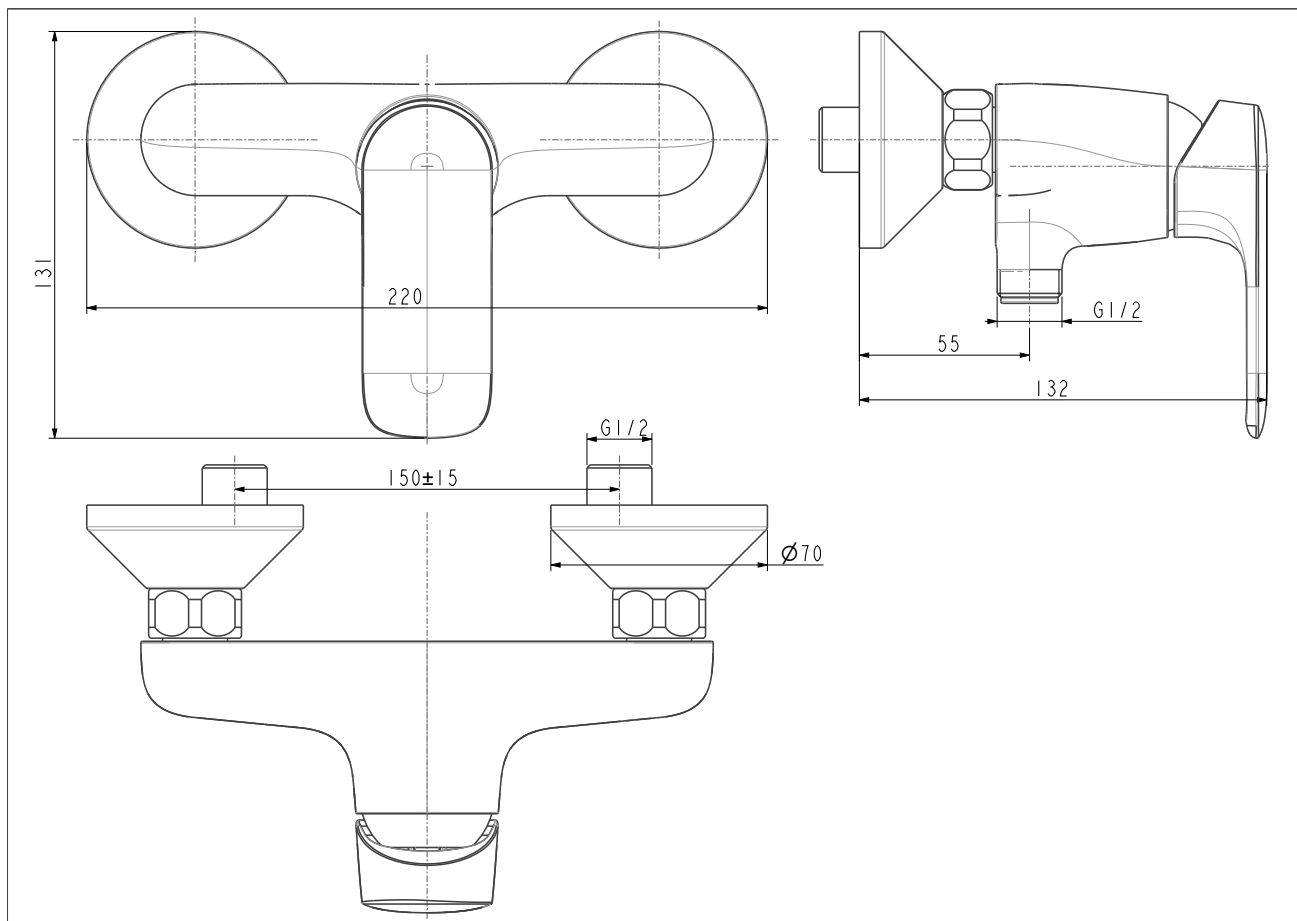

FFAS1M12-709500BT0

Loven

Loven ES Shower Mixer W/O Shower_TH