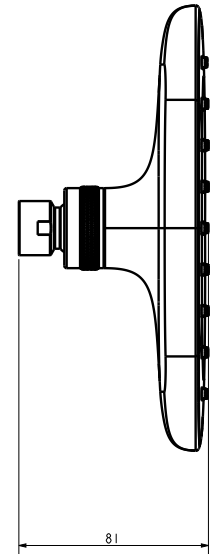

FFASS515-000A00BT0

Easysset

12" Head Shower for Exposed EasySET_HG

STYLE SEGMENT

- Contact us for more information

KEY SPECIFICATIONS

- Product Description: 12" Head Shower for Exposed EasySET
- Showerhead Diameter: G1/2
- Material: Plastic
- Flow Rate: 7.21
- Shower Arm Connection Size (mm): N/A
- Shower Arm Connection Type: G1/2
- Additional Components Included: N/A
- Shower Arm Included (Y/N): No

12" Head Shower for Exposed EasySET_HG

FFASS515-000A00BT0

Easysset

12" Head Shower for Exposed EasySET_HG

Product	Description	Contact us for more information
	Weight (kg)	0.78
	Material	Plastic
	Flow Rate	7.21
Showerhead	Diameter (mm)	G1/2
Shower Arm	Connection Size (mm)	N/A
	Connection Type	G1/2
	Included (Y/N)	No
	Type	N/A
Components	Additional Components Included	N/A