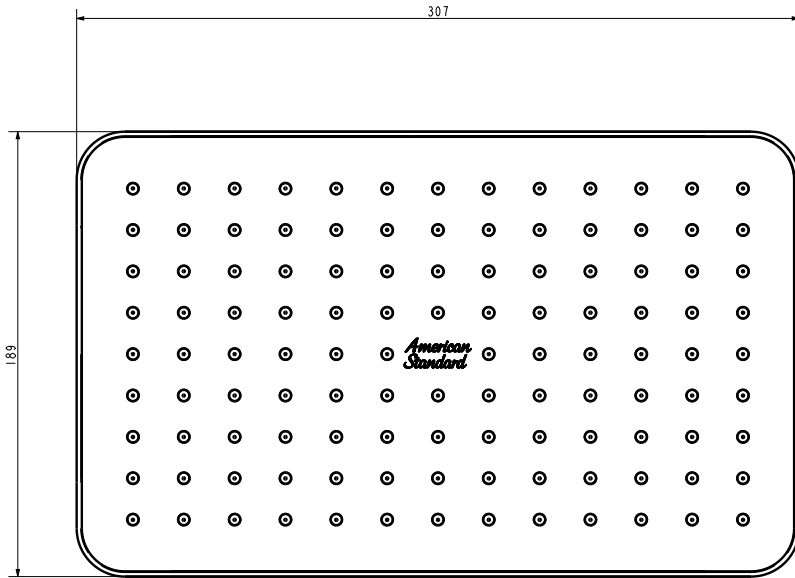

FFASS515-000A00BT0

Easysset

12" Head Shower for Exposed EasySET_HG

STYLE SEGMENT

- Contact us for more information

KEY SPECIFICATIONS

- Product Description: 12" Head Shower for Exposed EasySET
- Showerhead Diameter: G1/2
- Material: Plastic
- Flow Rate: 7.21
- Shower Arm Connection Size (mm): N/A
- Shower Arm Connection Type: G1/2
- Additional Components Included: N/A
- Shower Arm Included (Y/N): No

12" Head Shower for Exposed EasySET_HG

FFASS515-000A00BT0

Easysset

12" Head Shower for Exposed EasySET_HG

Product	Description	Contact us for more information
	Weight (kg)	0.78
	Material	Plastic
	Flow Rate	7.21
Showerhead	Diameter (mm)	G1/2
Shower Arm	Connection Size (mm)	N/A
	Connection Type	G1/2
	Included (Y/N)	No
	Type	N/A
Components	Additional Components Included	N/A