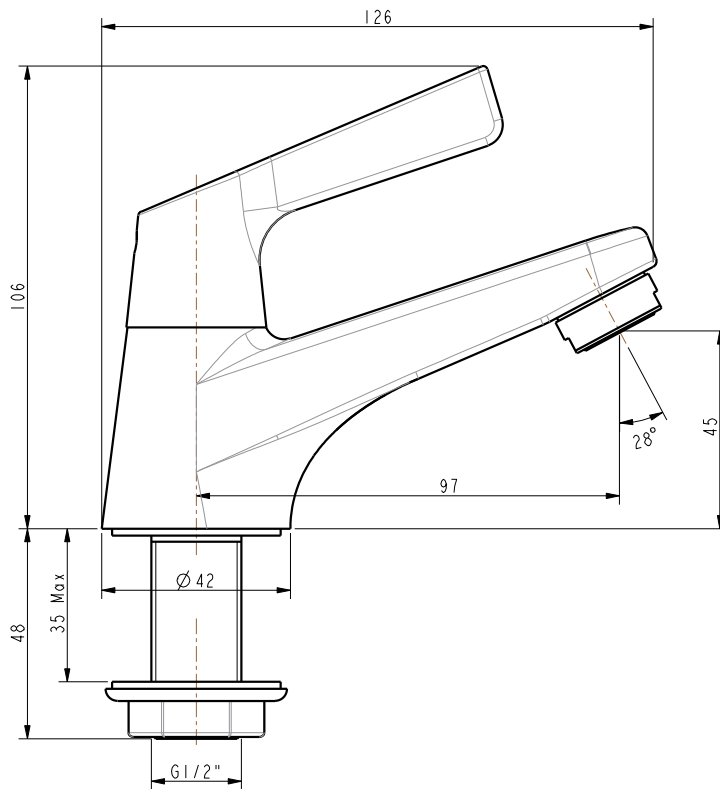

FFAST601-1T1500BT0

**Winston**

Winston Pillar Tap (Lever Handle)-Thailand

**STYLE SEGMENT**

- Contemporary

**KEY SPECIFICATIONS**

- Product Description: Winston Pillar Tap (Lever Handle)
- Colour: Chrome
- Faucet Type: Mono
- No. of Faucet Holes Required: 1
- Flow Rate: 4.1
- Is Drain Included: No
- Connection Size (inches): G1/2

**OTHERS**

- NIL

**STANDARDS AND CERTIFICATIONS**

- TIS 2067-2544

FFAST601-1T1500BT0

Winston

Winston Pillar Tap (Lever Handle)-Thailand

FFAST601-1T1500BT0

## Winston Pillar Tap (Lever Handle)-Thailand

<b>Product</b>	Description	Winston Pillar Tap (Lever Handle)
	Weight (kg)	0.43
	Finish	Chrome
	Flow Rate	4.1
	Mounting Location	Deck Mount
<b>Material &amp; Color</b>	Material	Brass
	Color	Chrome
<b>Faucet</b>	Type	Mono
	No. of Holes Required	1
<b>Connection</b>	Size (mm)	DN15
	Size (inches)	G1/2
<b>Handle</b>	Material	Zinc Die Cast
	Type	Lever
	No. of Handles	1
<b>Components</b>	Drain Included	No
	Included	N/A
	Excluded	N/A
<b>Spout</b>	Hose Thread in Spout	No
	Dimensions (mm)	Spout Reach: 97 , Spout Height: 45
	Type	Ceramic
<b>Valve</b>	Type	Integrated