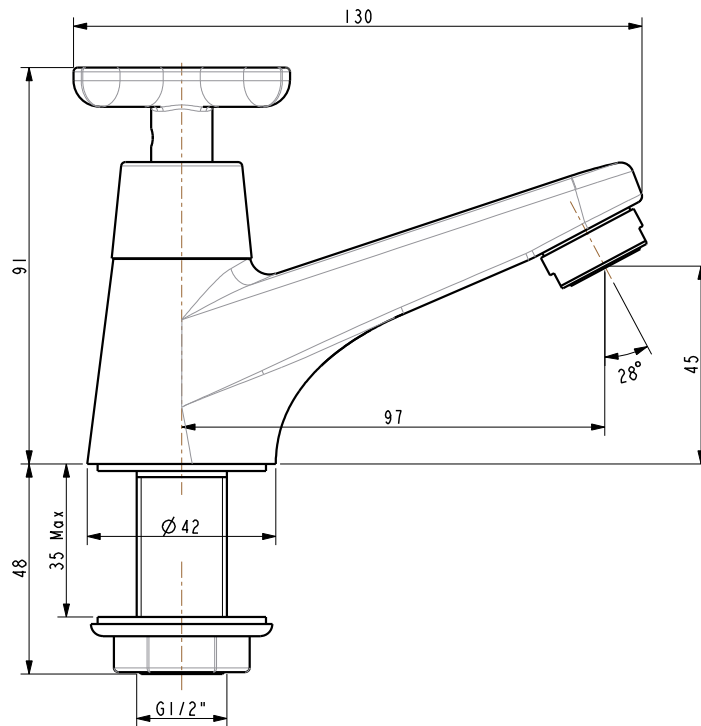

#### KEY SPECIFICATIONS

- Product Description: Winston Pillar Tap (Cross Handle)
- Colour: Chrome
- Faucet Type: Mono
- No. of Faucet Holes Required: 1
- Flow Rate: 4.1
- Is Drain Included: No
- Connection Size (inches): G1/2

#### STANDARDS AND CERTIFICATIONS

- GB 18145-2014
- TIS 2067-2544

FFAST701-1T1500BT0

Winston

Winston Pillar Tap (Cross Handle)-Thailand

FFAST701-1T1500BT0

Winston

## Winston Pillar Tap (Cross Handle)-Thailand

<b>Product</b>	Description	Winston Pillar Tap (Cross Handle)
	Weight (kg)	0.6
	Finish	Chrome
	Flow Rate	4.1
	Mounting Location	Deck Mount
<b>Material &amp; Color</b>	Material	Brass
	Color	Chrome
<b>Faucet</b>	Type	Mono
	No. of Holes Required	1
<b>Connection</b>	Size (mm)	DN15
	Size (inches)	G1/2
<b>Handle</b>	Material	Zinc Die Cast
	Type	Cross
	No. of Handles	1
<b>Components</b>	Drain Included	No
	Included	No
	Excluded	N/A
<b>Spout</b>	Hose Thread in Spout	No
	Dimensions (mm)	Spout Reach: 97 , Spout Height: 45
	Type	Ceramic
<b>Valve</b>	Type	Integrated