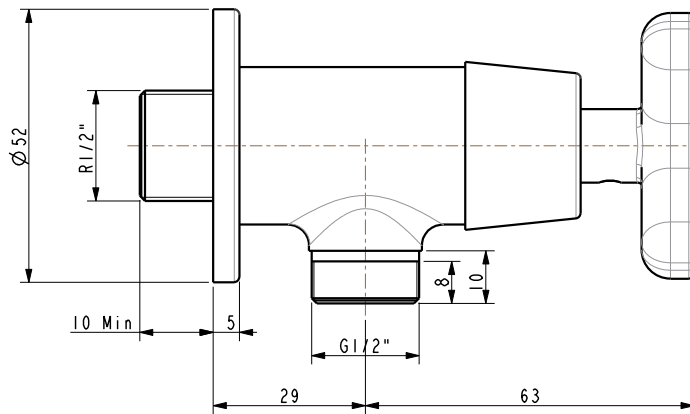

FFAST704-7T1500BT0

Winston

Winston Exposed Shower Mono (Cross Handle)

Product	Description	Winston Exposed Shower Mono (Cross Handle)
	Weight (kg)	0.35
	Dimensions (mm)	240 x 180 x 60
	Finish	Chrome
	Flow Rate	For Shower Outlet: 9.5
	Mounting Location	Wall Mount
Material & Color	Material	Brass
	Color	Chrome
Bathroom Faucet	Type	Shower
Faucet	Type	Mono
Connection	Size (mm)	DN15
	Size (inches)	R1/2
Handle	Material	Zinc Die Cast
	Type	Cross
	No. of Handles	1

FFAST704-7T1500BT0

Winston

Winston Exposed Shower Mono (Cross Handle)

Components	Hand Shower Included	No
	Included	No
	Excluded	None
Installation	Number of Holes Required	1
Valve	Type	Ceramic