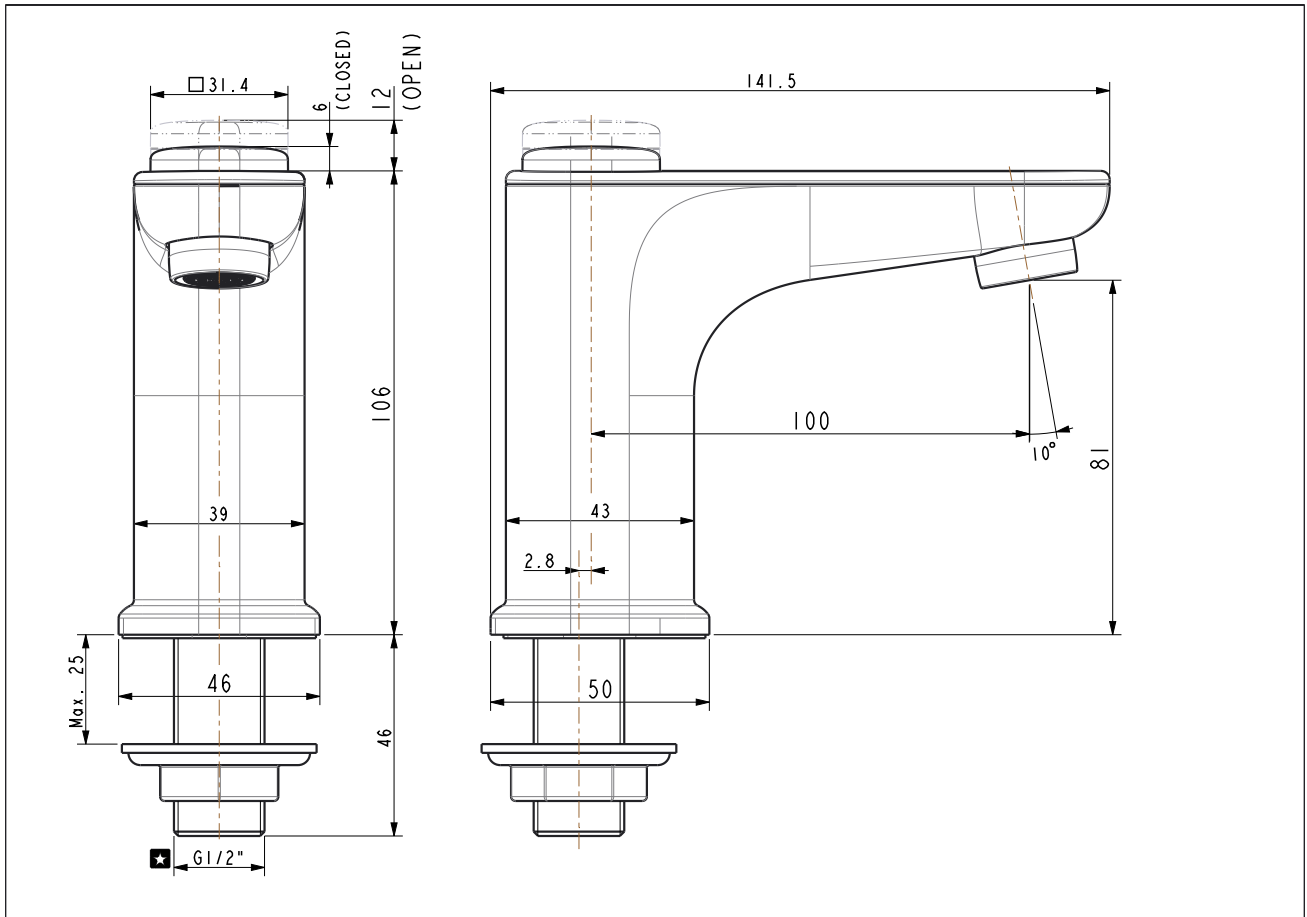

FFAST823-109440BT0

American Standard

EasyFlo
EasyFLO Basin Mono (Matt
Black)-TH

Basin Faucet